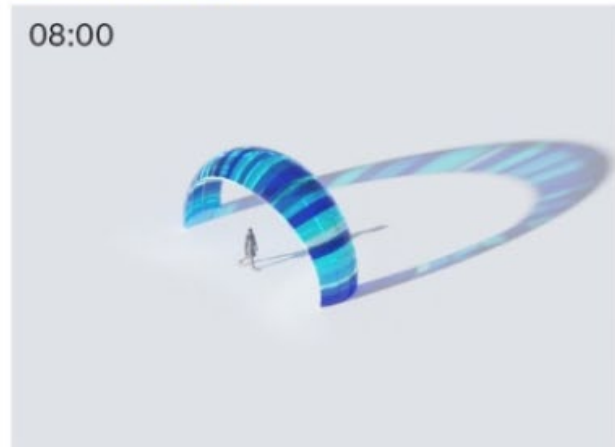

“Mareas”

Summer Solstice