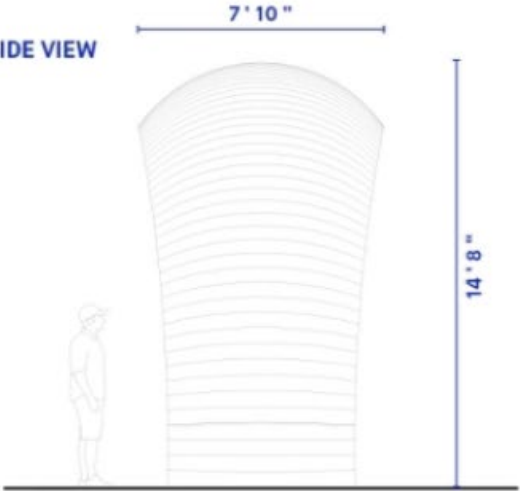

Pier 27 Cruise Terminal
Public Art Project

Ana Teresa Fernández
“Mareas”

Canopy casts color on sidewalk

ARCHITECTURAL VIEWS

“Mareas”

PLAN VIEW

FRONT VIEW

SIDE VIEW