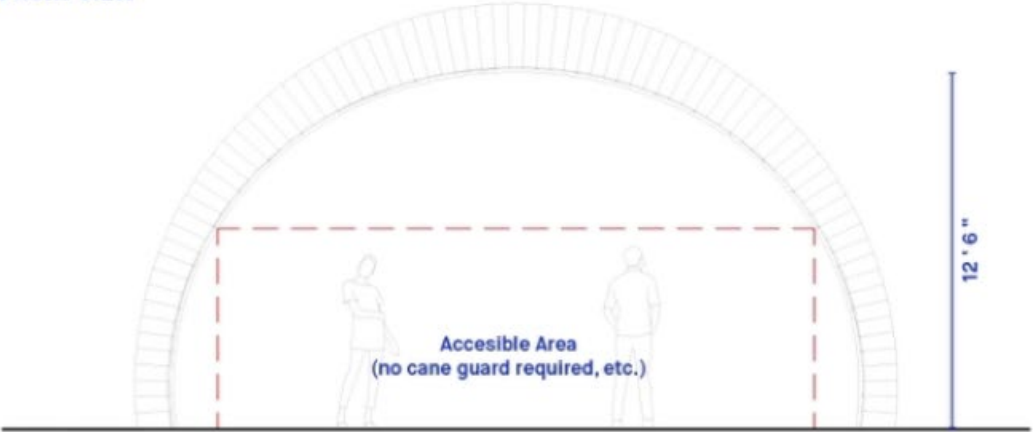

Pier 27 Cruise Terminal
Public Art Project

Ana Teresa Fernández
“Mareas”

Canopy casts color on sidewalk

ARCHITECTURAL VIEWS

“Mareas”

PLAN VIEW

FRONT VIEW

SIDE VIEW