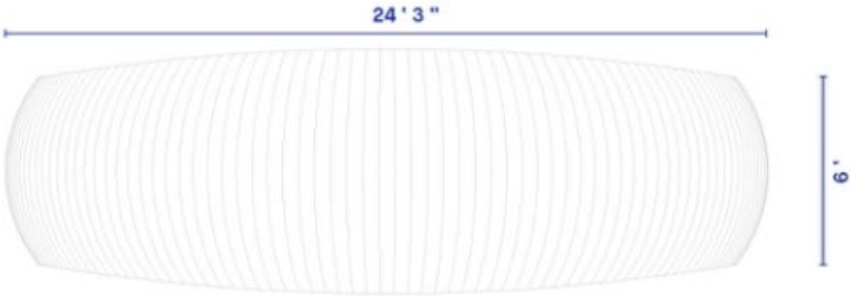

Pier 27 Cruise Terminal
Public Art Project

Ana Teresa Fernández
“Mareas”

Canopy casts color on sidewalk

ARCHITECTURAL VIEWS

“Mareas”

PLAN VIEW

FRONT VIEW

SIDE VIEW