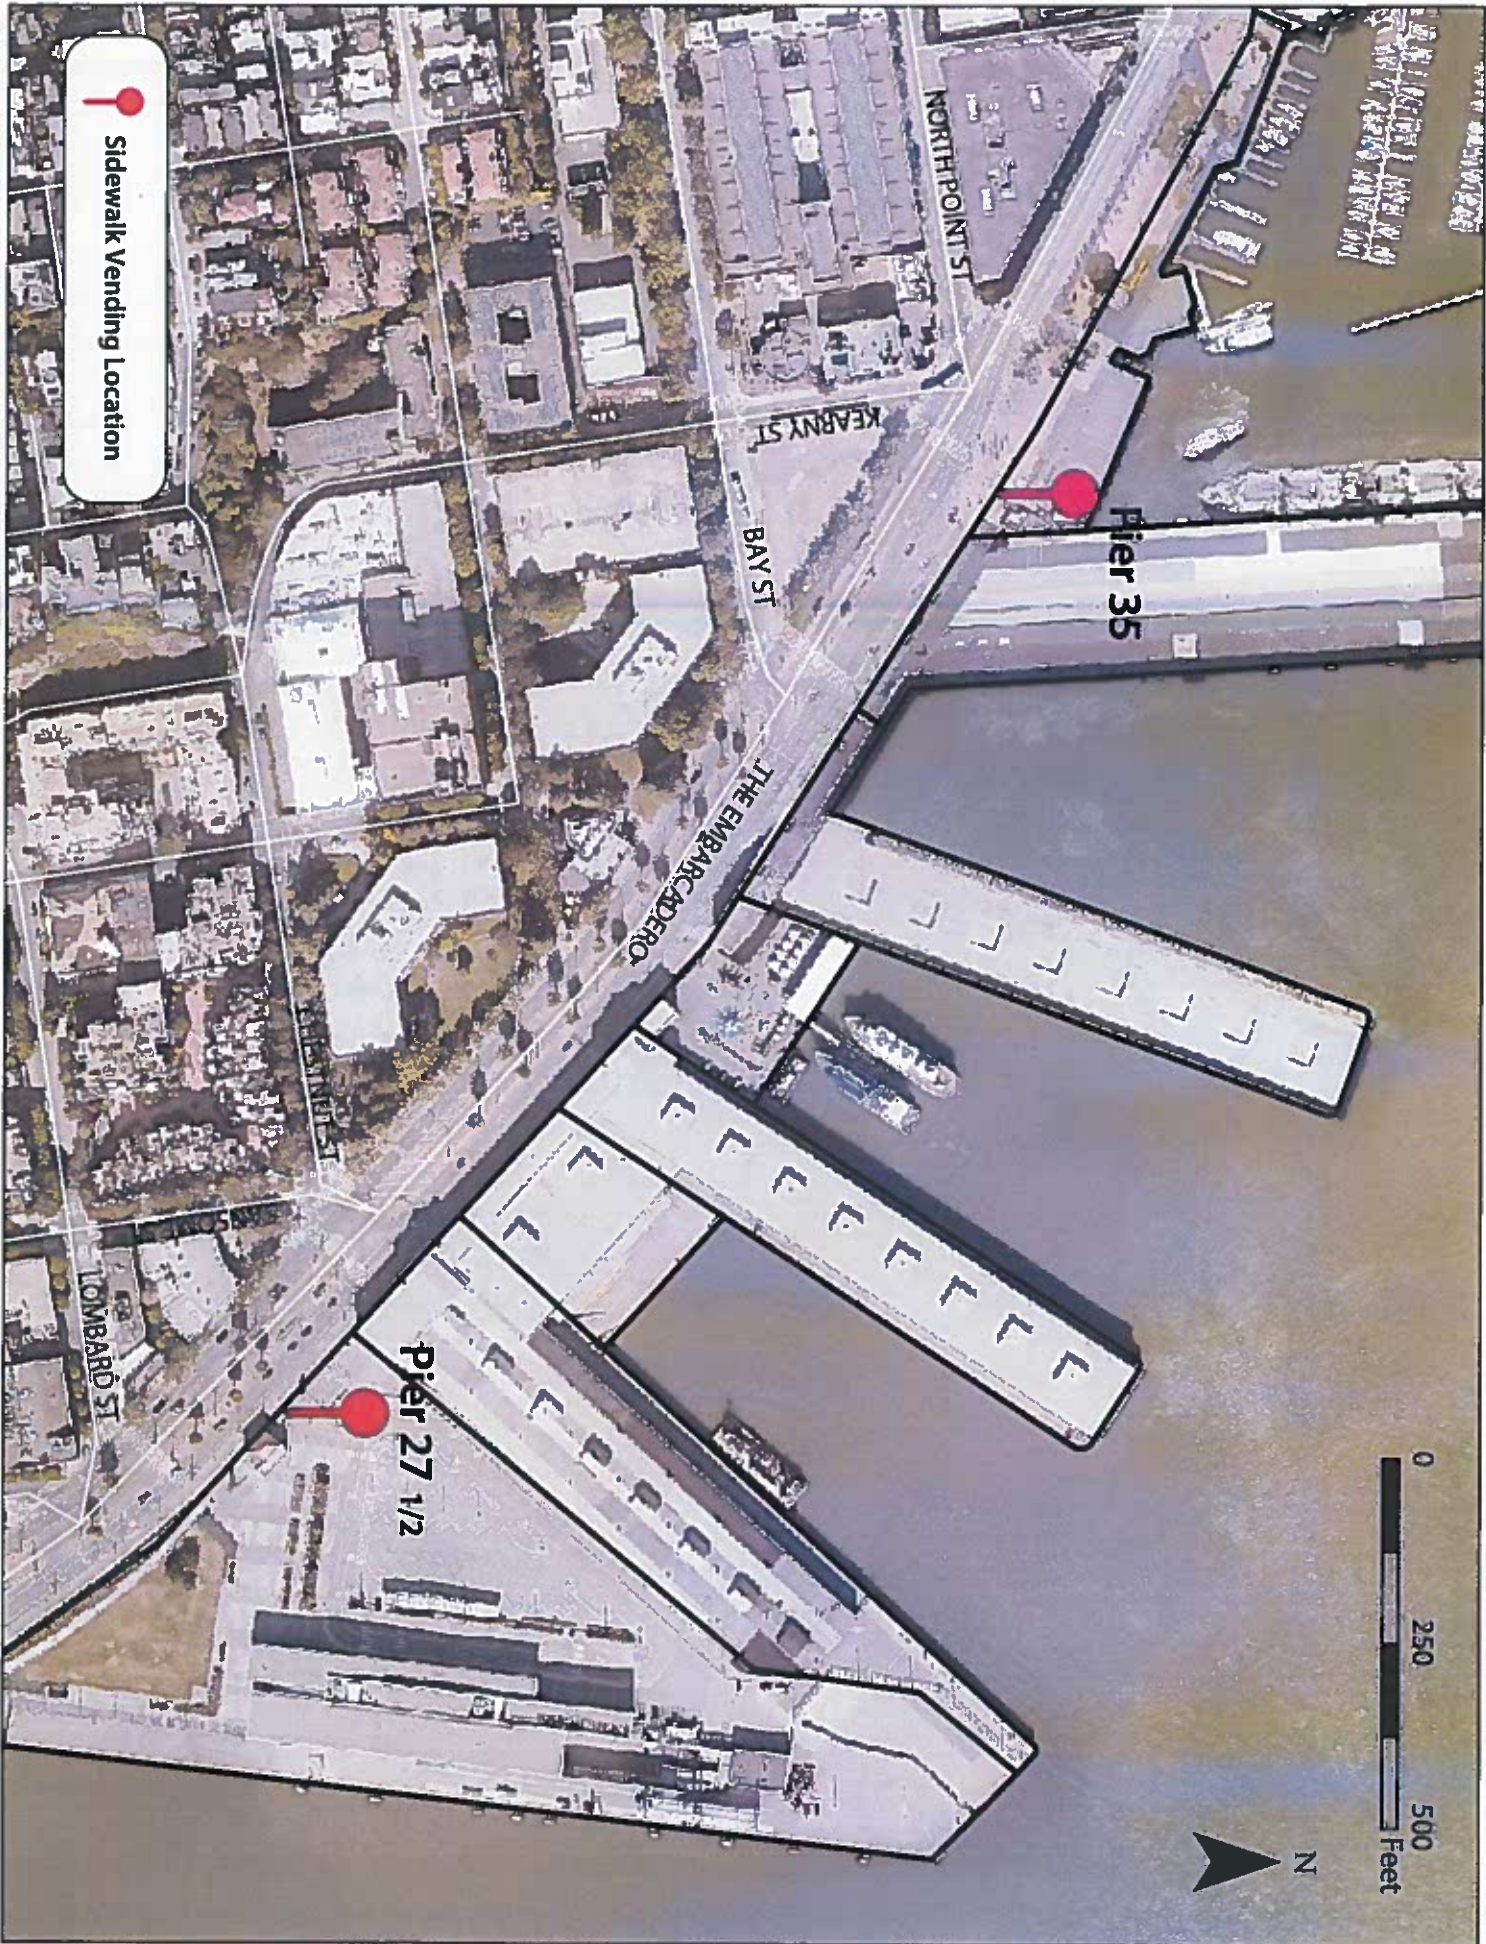

Sidewalk Vending Location

Pier 43

Pier 43

Powell &
The Embarcadero

0 250

500 Feet

 Sidewalk Vending Location

Pier 35

Pier 27 1/2

NORTH POINT ST

KEARNY ST

BAY ST

THE EMBARCADERO

LOMBARD ST

MILWAUKEE ST

0 250 500 Feet

N

Sidewalk Vending Location

 Sidewalk Vending Location

Pier 24
Annex

Piers 30-32

Brannan Street
Wharf

0 250 500
Feet

N

CHASE

0 250 500 Feet

N

Bayview
Gateway

Heron's Head
Park

 Sidewalk Vending Location

0 250 500 1,000
Feet