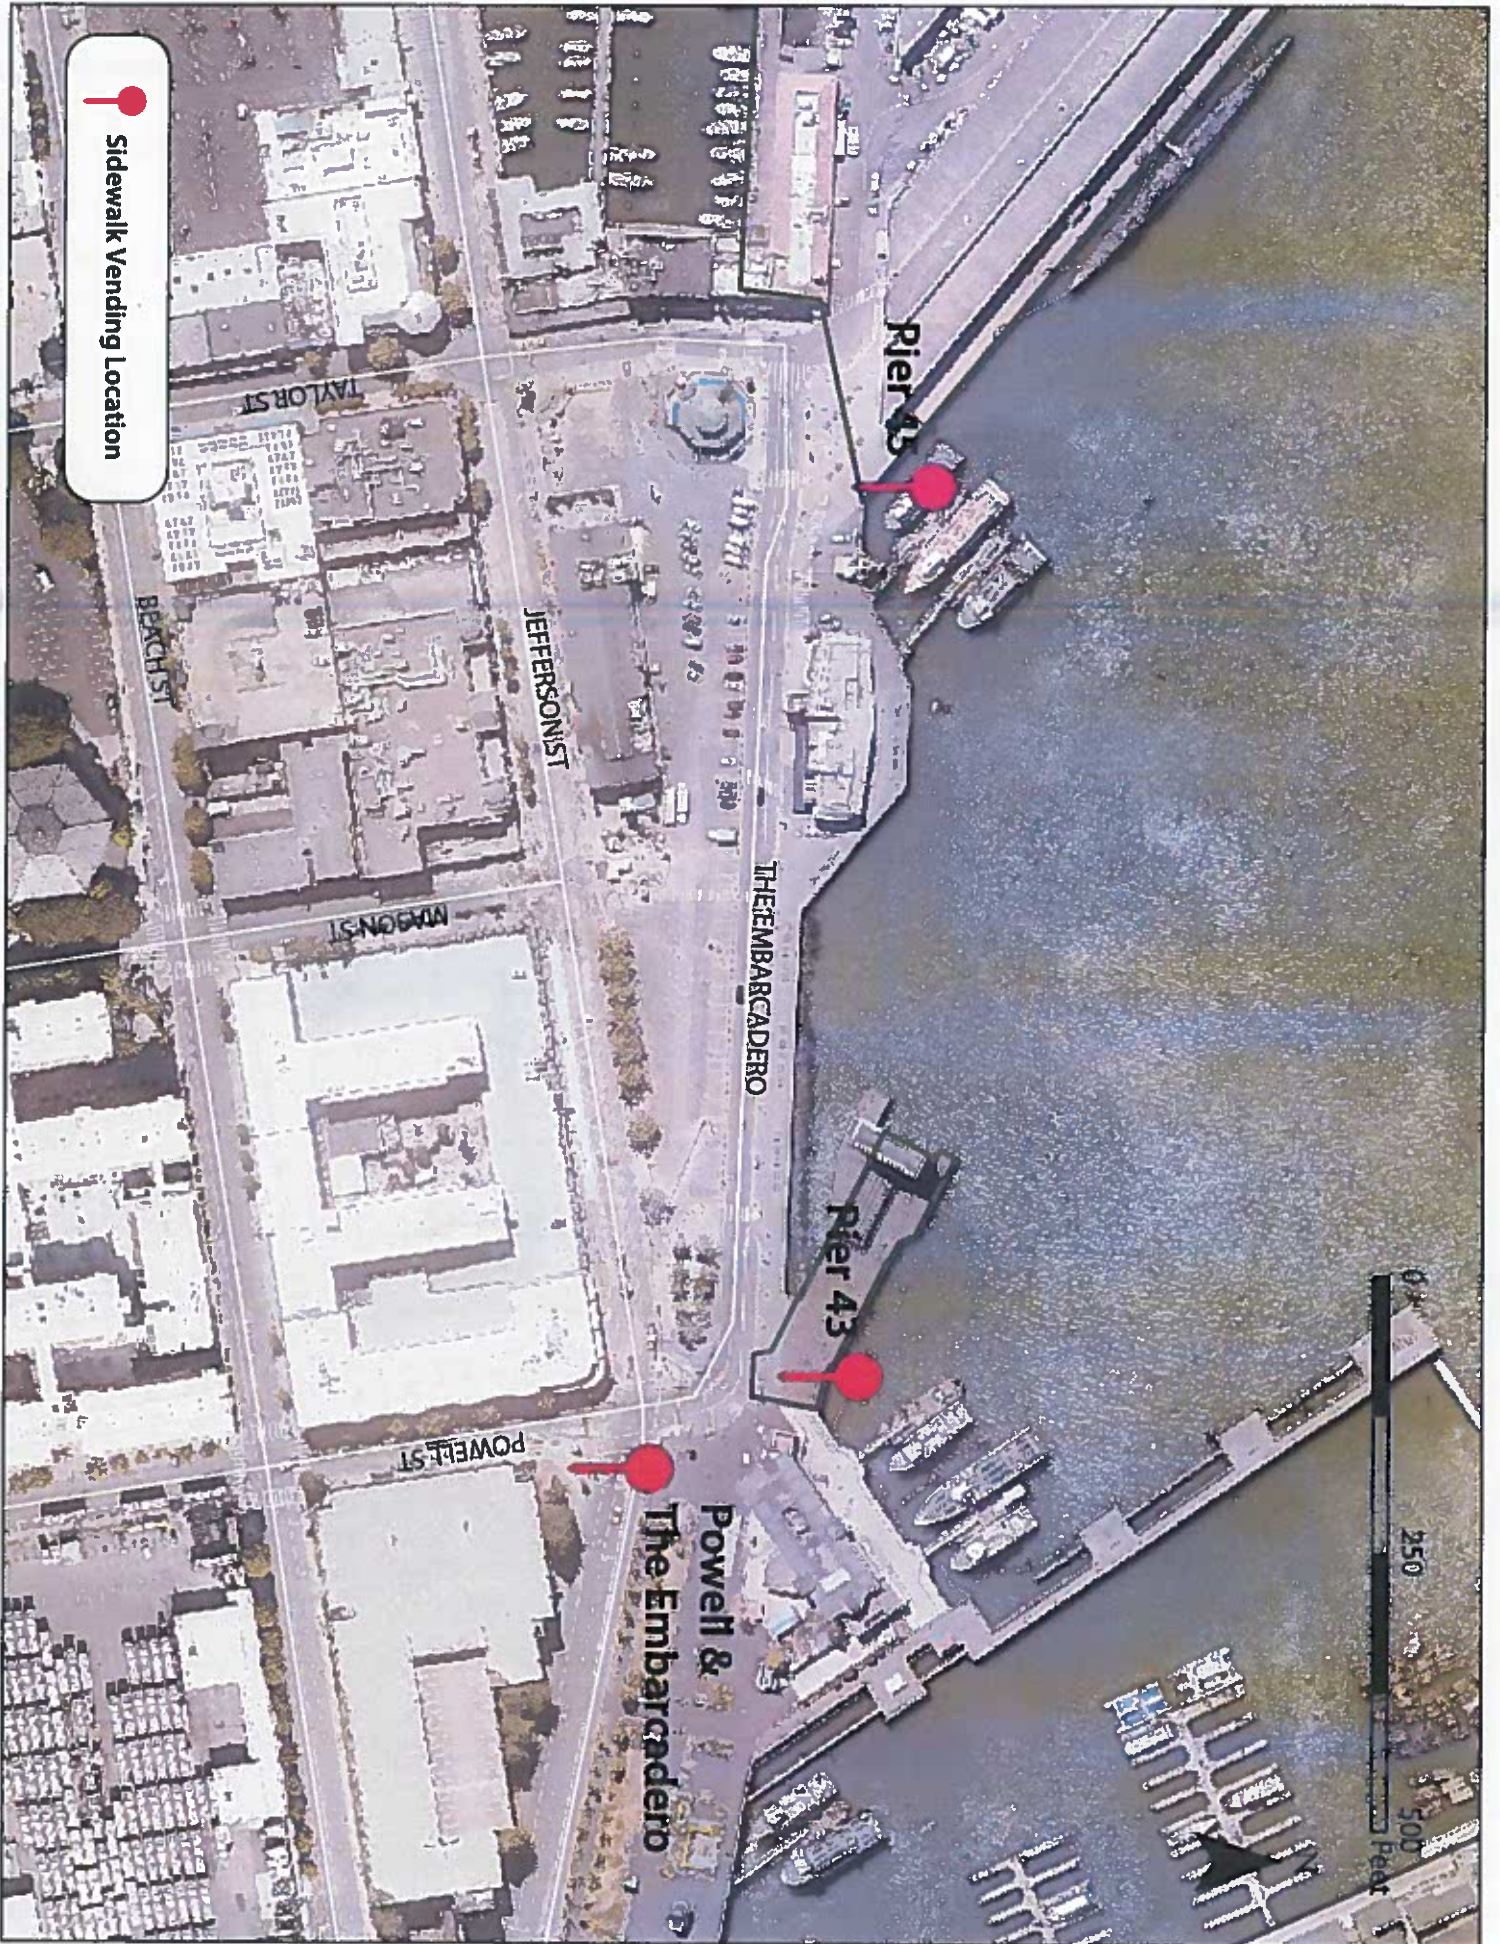

Sidewalk Vending Location

Pier 43

Pier 43

Powell &
The Embarcadero

0 250

500 Feet

 Sidewalk Vending Location

Pier 35

Pier 27 1/2

NORTH POINT ST

KEARNY ST

BAY ST

THE EMBARCADERO

LOMBARD ST

MILWAUKEE ST

0 250 500 Feet

N

Sidewalk Vending Location

 Sidewalk Vending Location

Pier 24
Annex

Piers 30-32

Brannan Street
Wharf

0 250 500
Feet

N

CHASE

0 250 500 Feet

N

Bayview
Gateway

Heron's Head
Park

 Sidewalk Vending Location

0 250 500 1,000
Feet