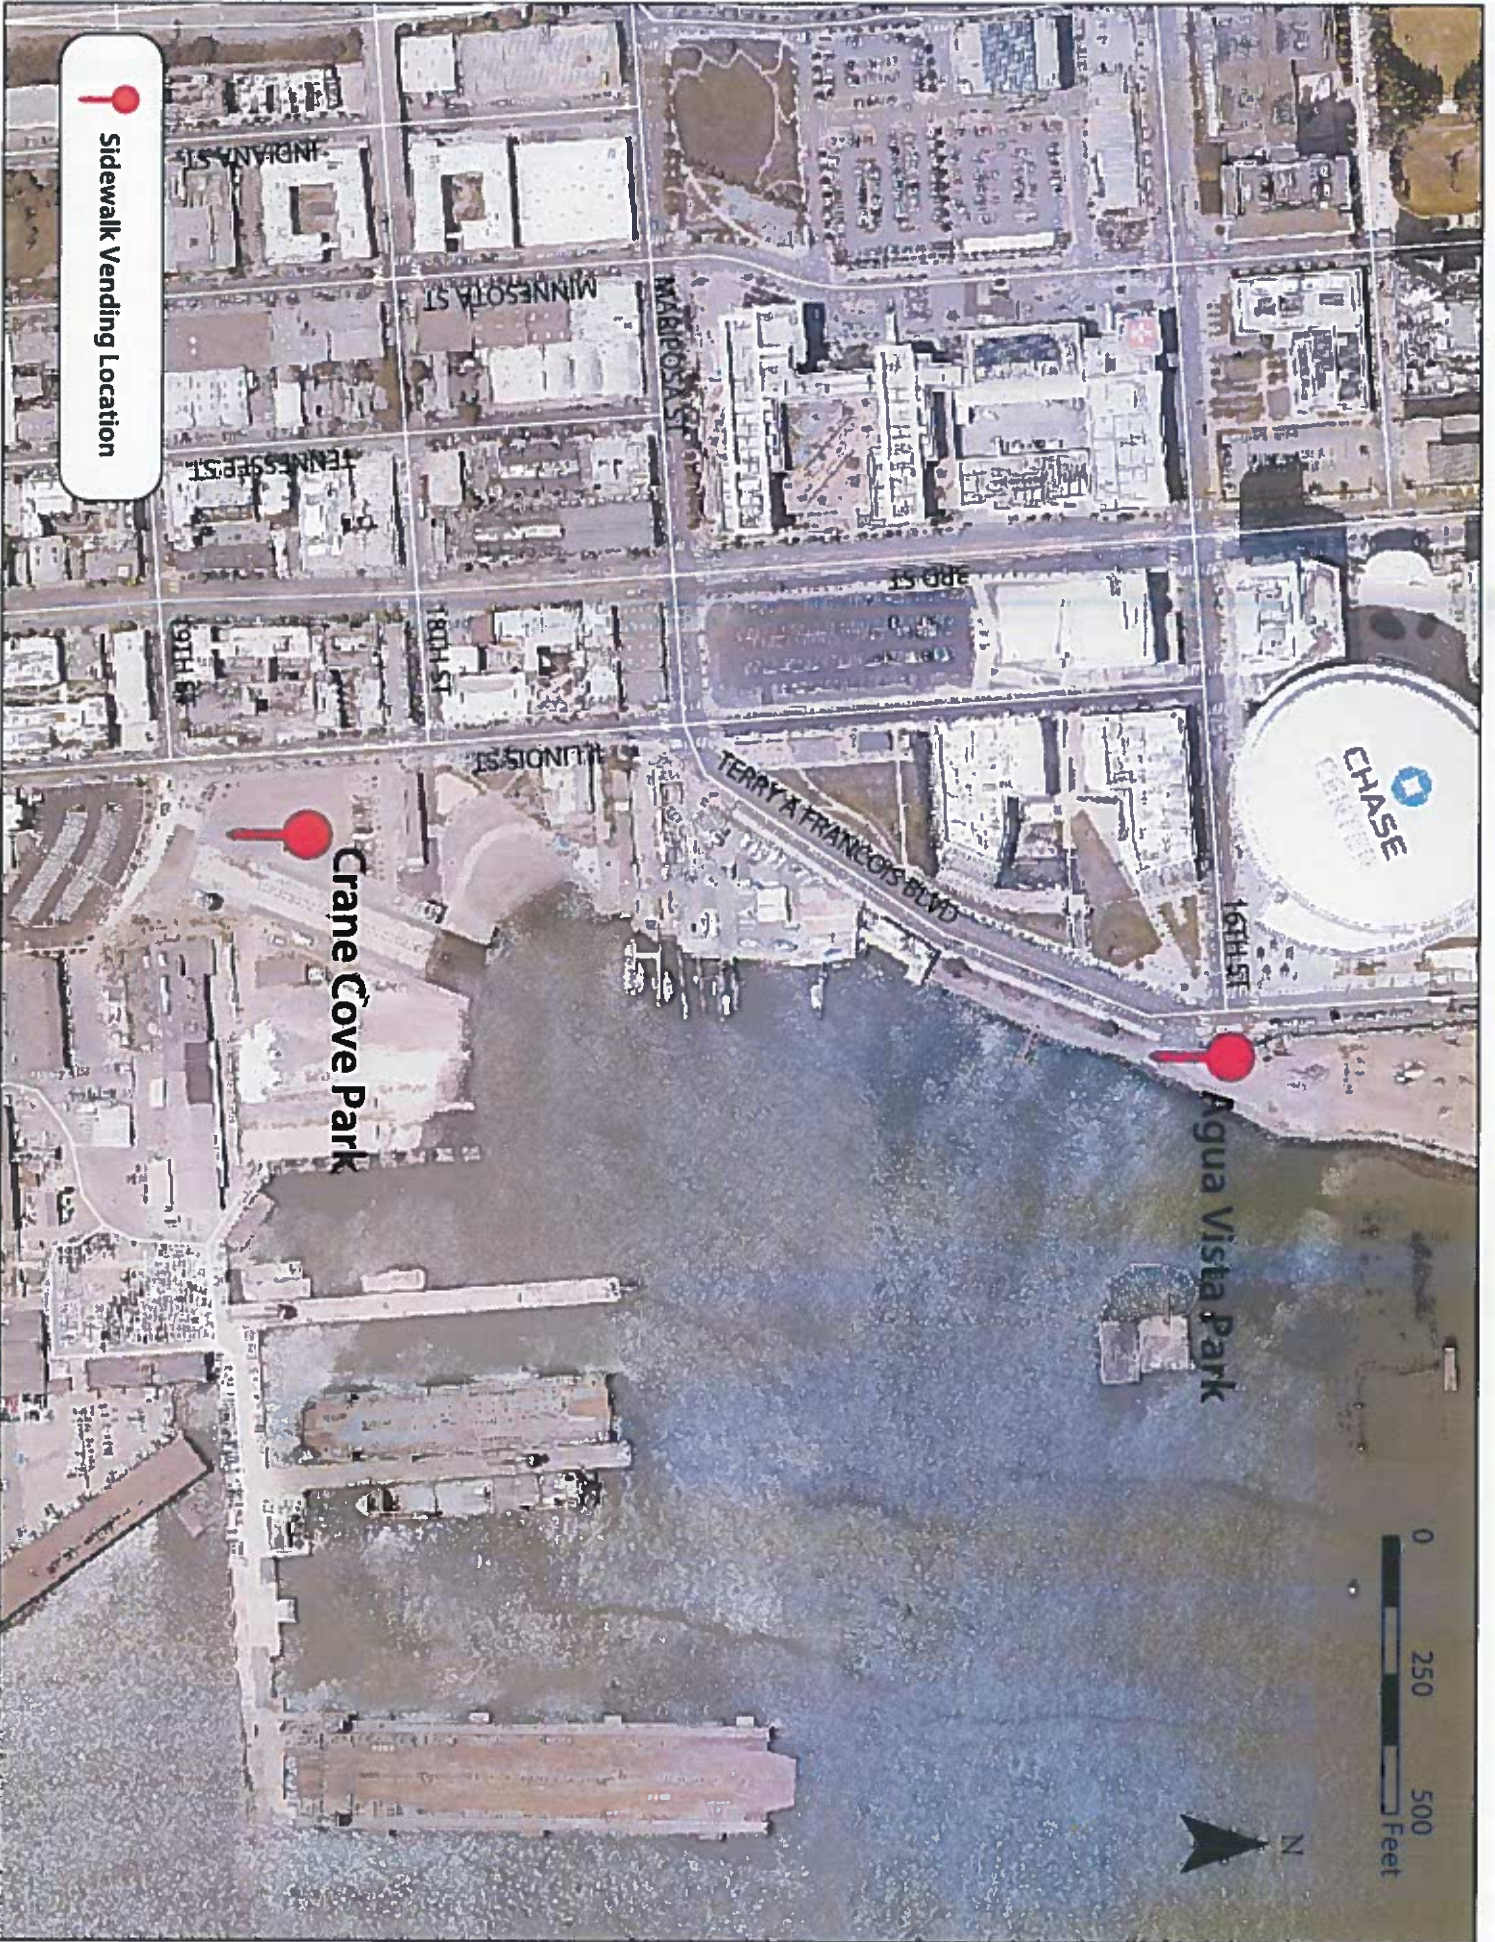

Pier 27 1/2

NORTH POINT ST

KEARNY ST

BAY ST

THE EMBARCADERO

LOMBARD ST

MILWAUKEE ST

0 250 500 Feet

N

Sidewalk Vending Location

 Sidewalk Vending Location

Pier 24
Annex

Piers 30-32

Brannan Street
Wharf

0 250 500
Feet

N

 Sidewalk Vending Location

Pier 48 1/2

Pier 50 1/2

0 250 500 Feet

N

Sidewalk Vending Location

Crane Cove Park

Agua Vista Park

CHASE

0 250 500 Feet

N

Bayview
Gateway

Heron's Head
Park

 Sidewalk Vending Location

0 250 500 1,000
Feet