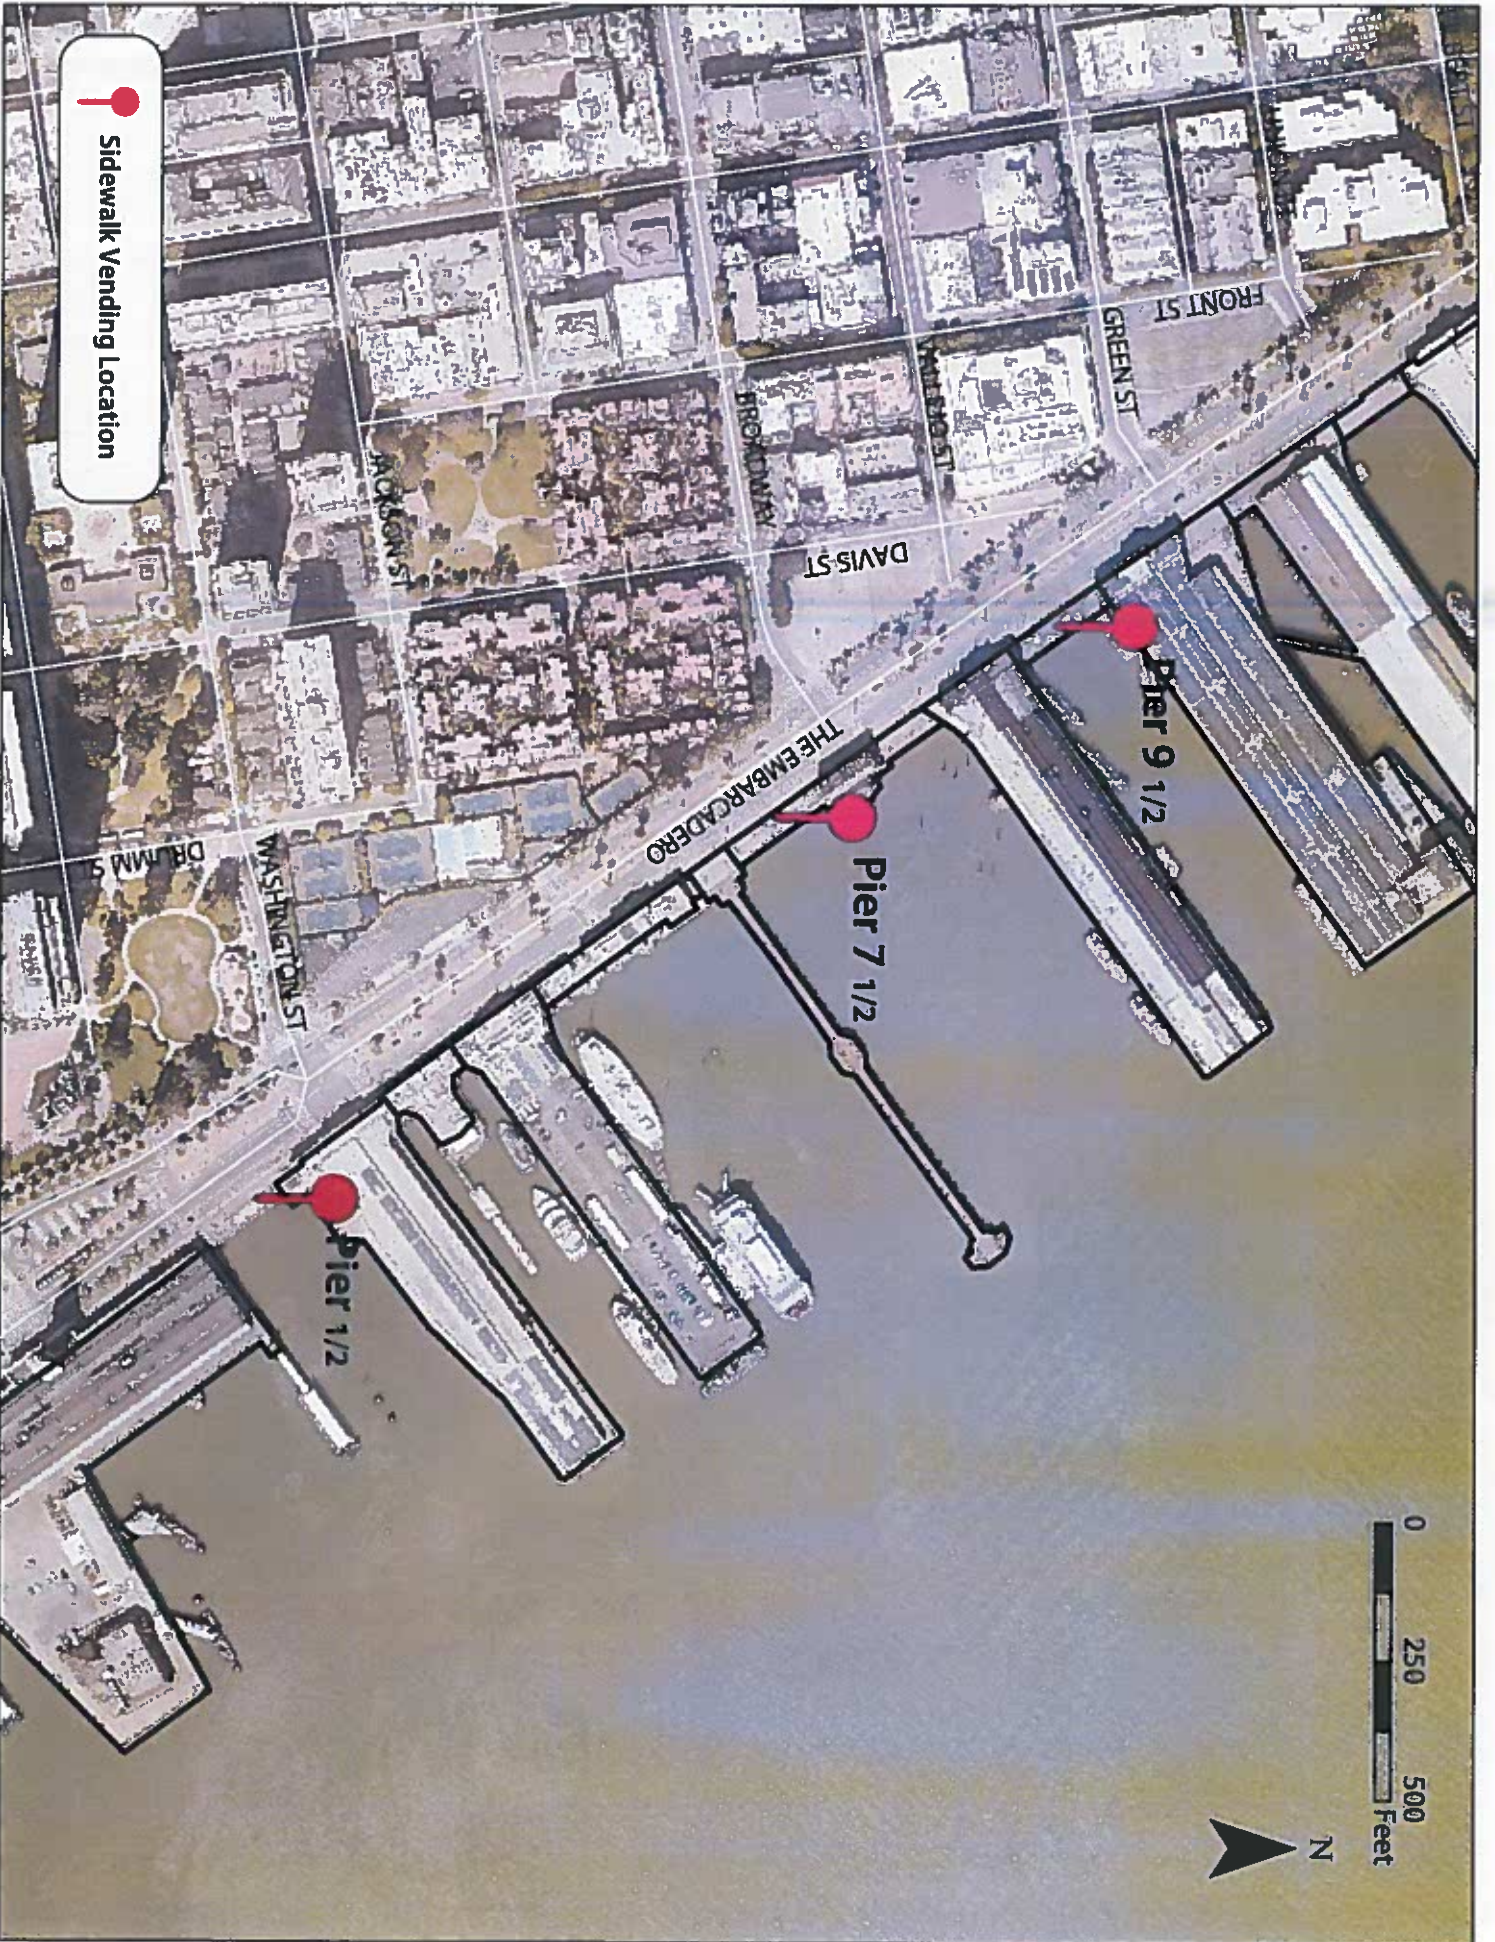

Sidewalk Vending Location

Pier 43

Pier 43

Powell &
The Embarcadero

0 250

500 Feet

 Sidewalk Vending Location

Pier 35

Pier 27 1/2

NORTH POINT ST

KEARNY ST

BAY ST

THE EMBARCADERO

LOMBARD ST

MILWAUKEE ST

0 250 500 Feet

N

Sidewalk Vending Location

 Sidewalk Vending Location

Pier 24
Annex

Piers 30-32

Brannan Street
Wharf

0 250 500
Feet

N

CHASE

0 250 500 Feet

N

Bayview
Gateway

Heron's Head
Park

 Sidewalk Vending Location

0 250 500 1,000
Feet