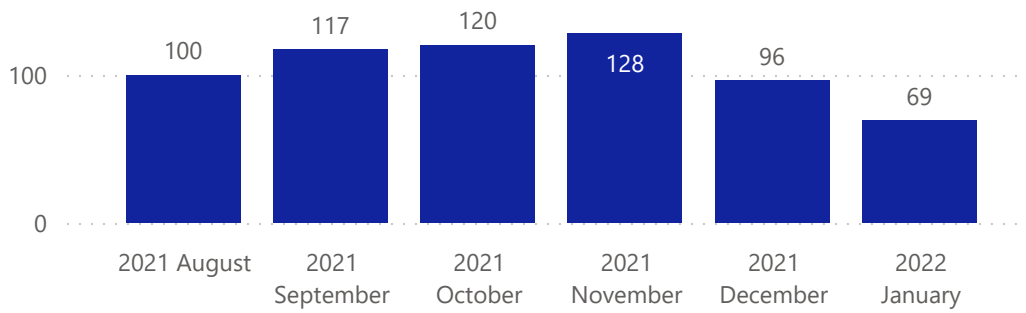

Distinct Incidents in Safety Zone in Last Six Months