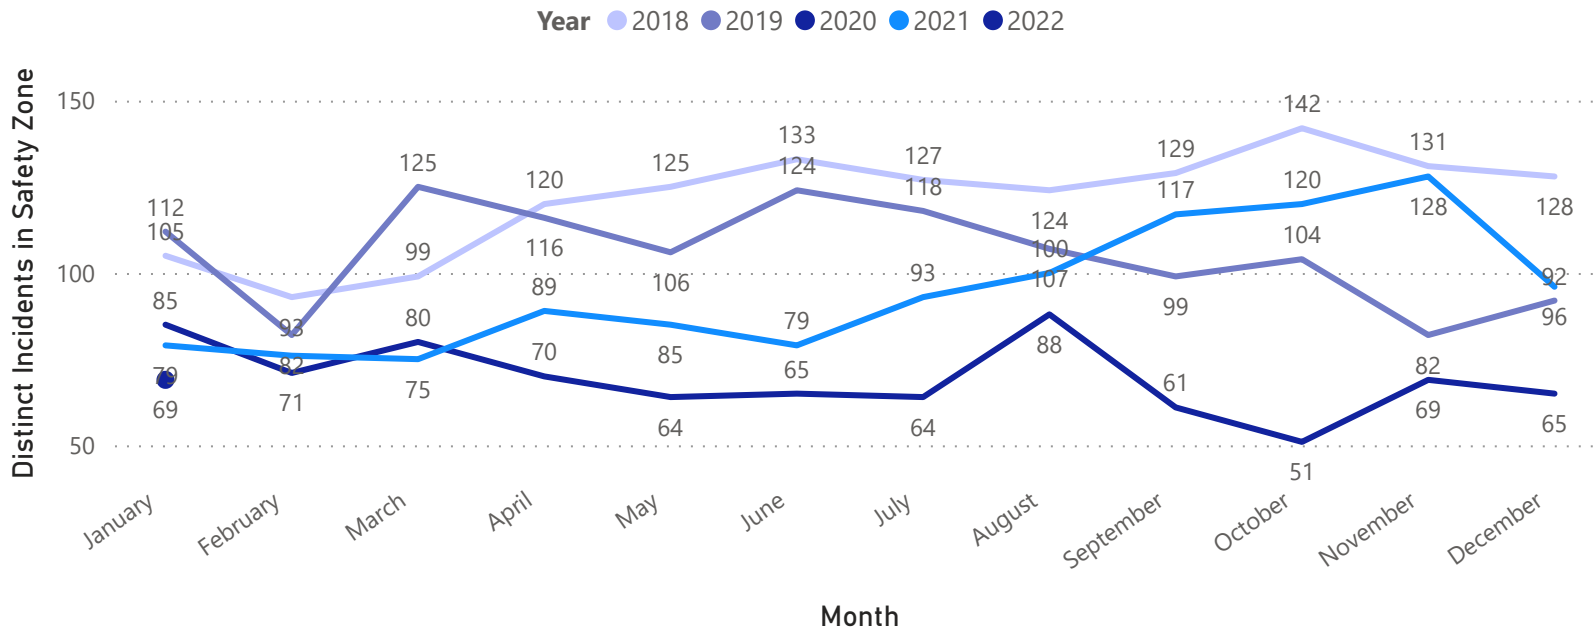

Distinct Incidents in Safety Zone by Month and Year