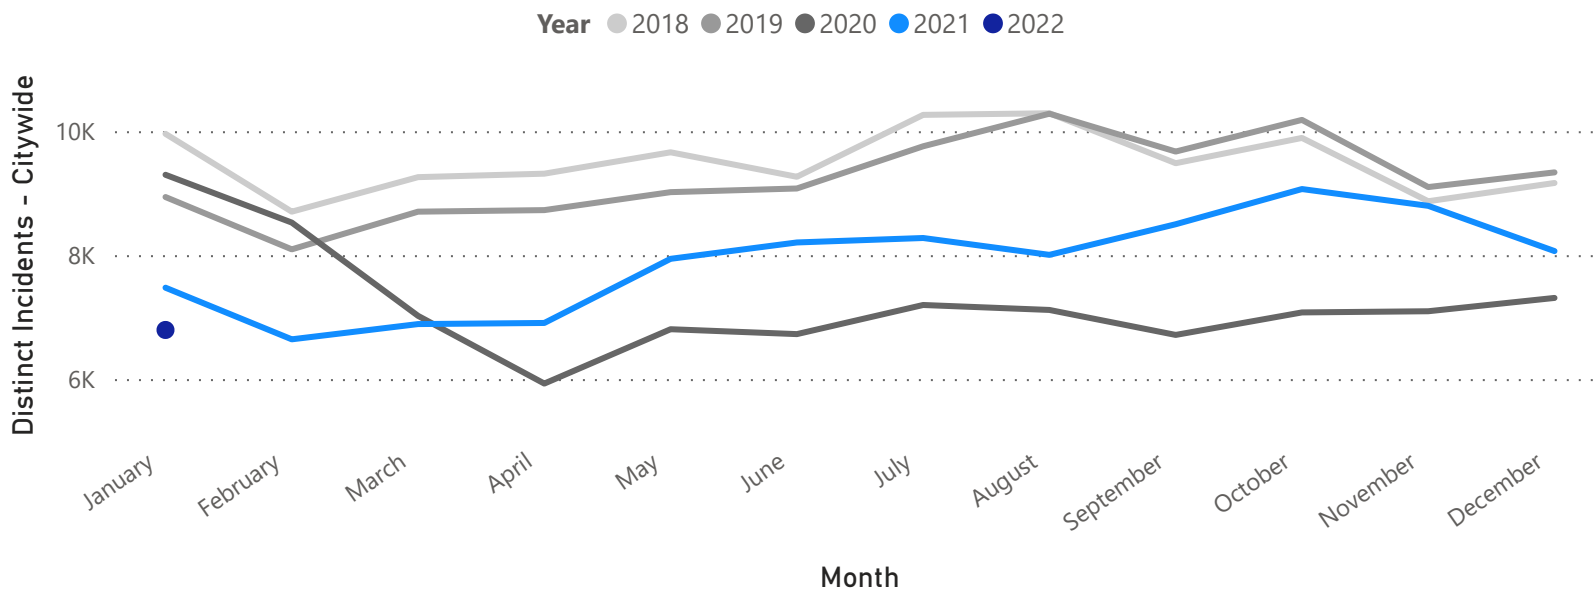

Distinct Incidents - Citywide by Month and Year