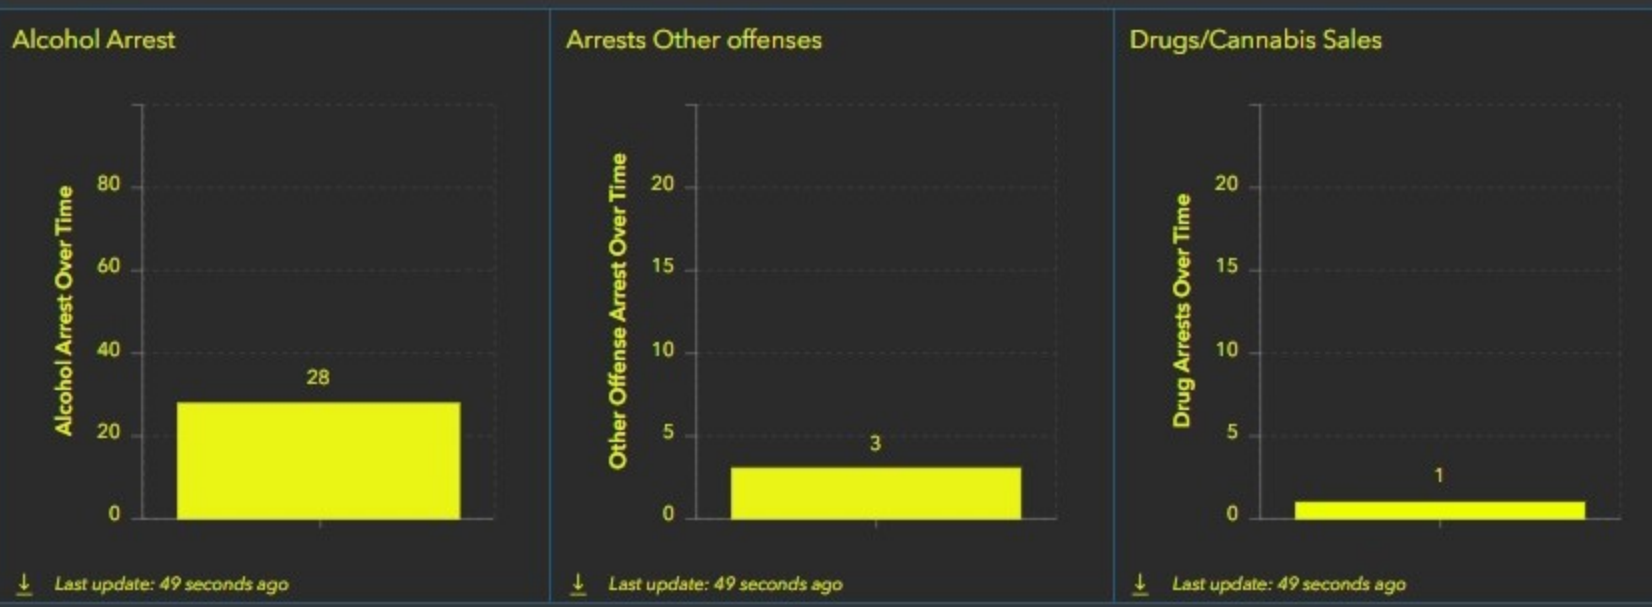

SFPD/Other LE Arrests by Category