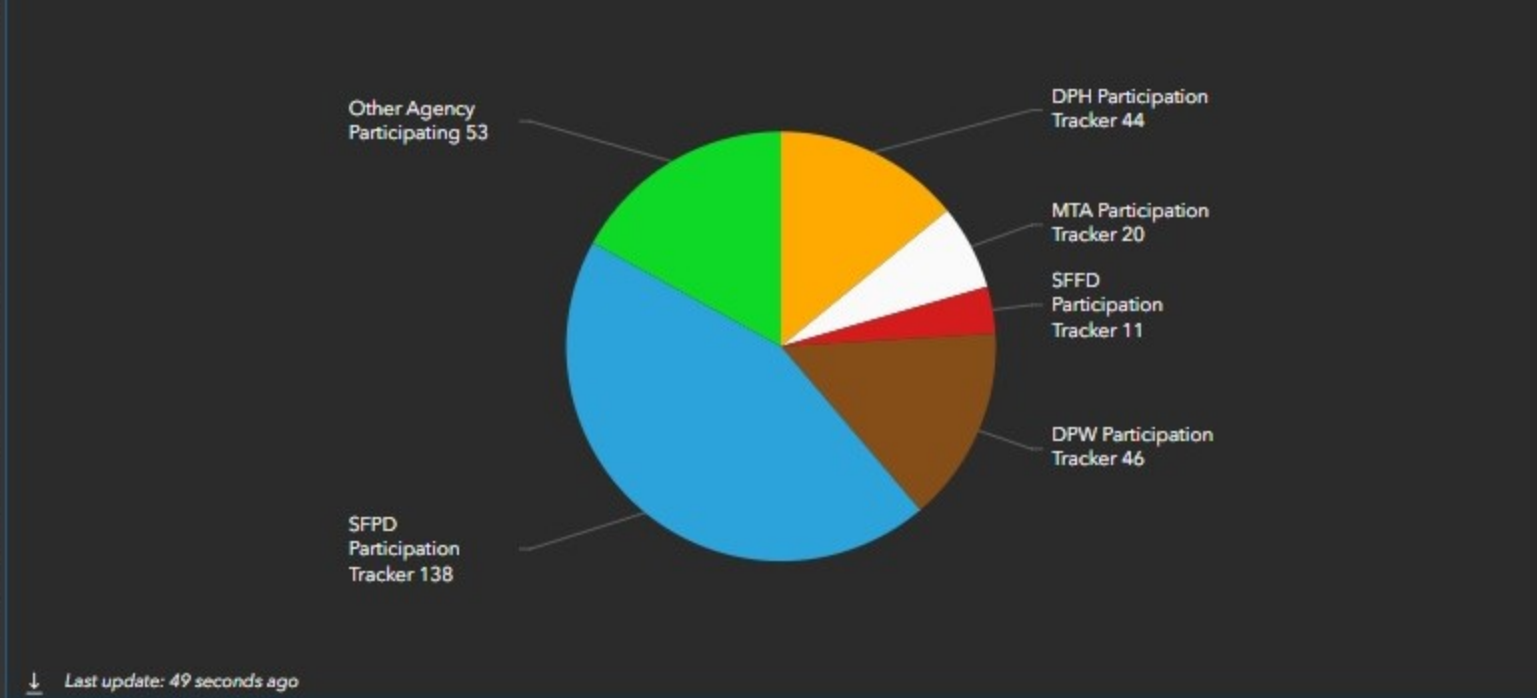

PoSF Facilities and Boundary | Police Reports Waterfront | Event Details

Operational Indicators

Carts (other) Confiscated <h1>33</h1> <p>↓ Last update: 49 seconds ago</p>	Food Carts Confiscated <h1>40</h1> <p>↓ Last update: 49 seconds ago</p>	Hazmat Confiscated <h1>31</h1> <p>↓ Last update: 49 seconds ago</p>
--	---	---

Agency participation Tracker

Enforcement Indicators

SFPD Arrest <h1>16</h1> <p>↓ Last update: 49 seconds ago</p>
SFPD Citations <h1>80</h1> <p>↓ Last update: 49 seconds ago</p>
Arrests by Other Agencies <h1>14</h1> <p>↓ Last update: 49 seconds ago</p>
Vehicle Citations <h1>57</h1> <p>↓ Last update: 49 seconds ago</p>