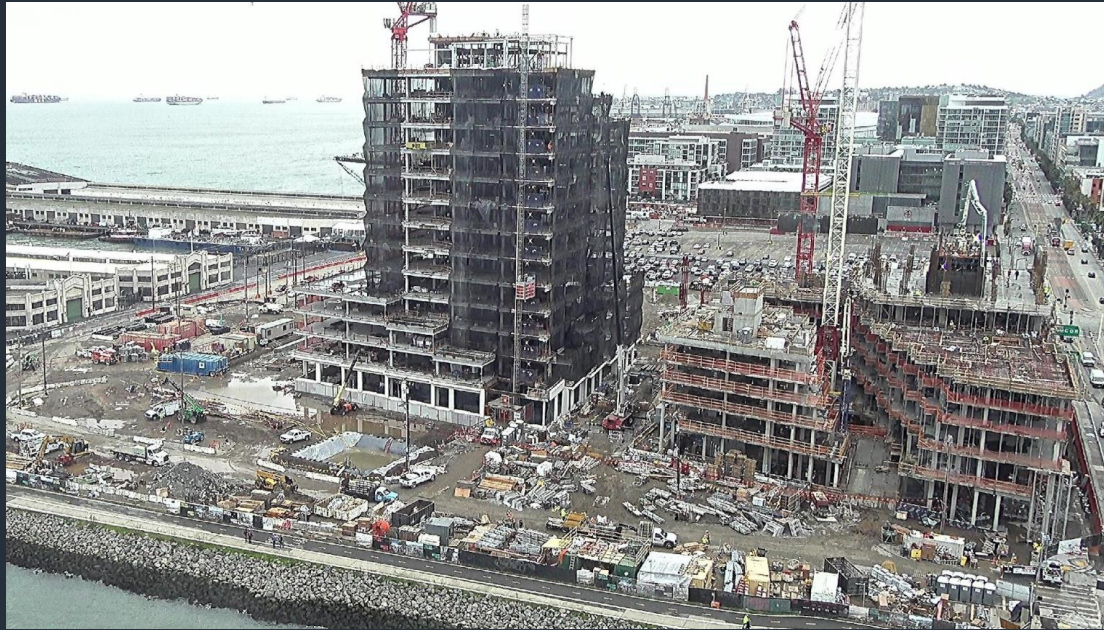

MISSION
ROCK

Mission Rock Updates

Southern Advisory Committee Meeting
March 23, 2022

TISHMAN SPEYER

Construction

December 2021

March 23, 2022

Construction

Parcel A (residential)

Parcel B (life science / office)

Parcel G (Visa's HQ)

Construction

- Parcel F (Residential):
Construction April 2022
- China Basin Park: Construction
March/April 2022

Workforce Update