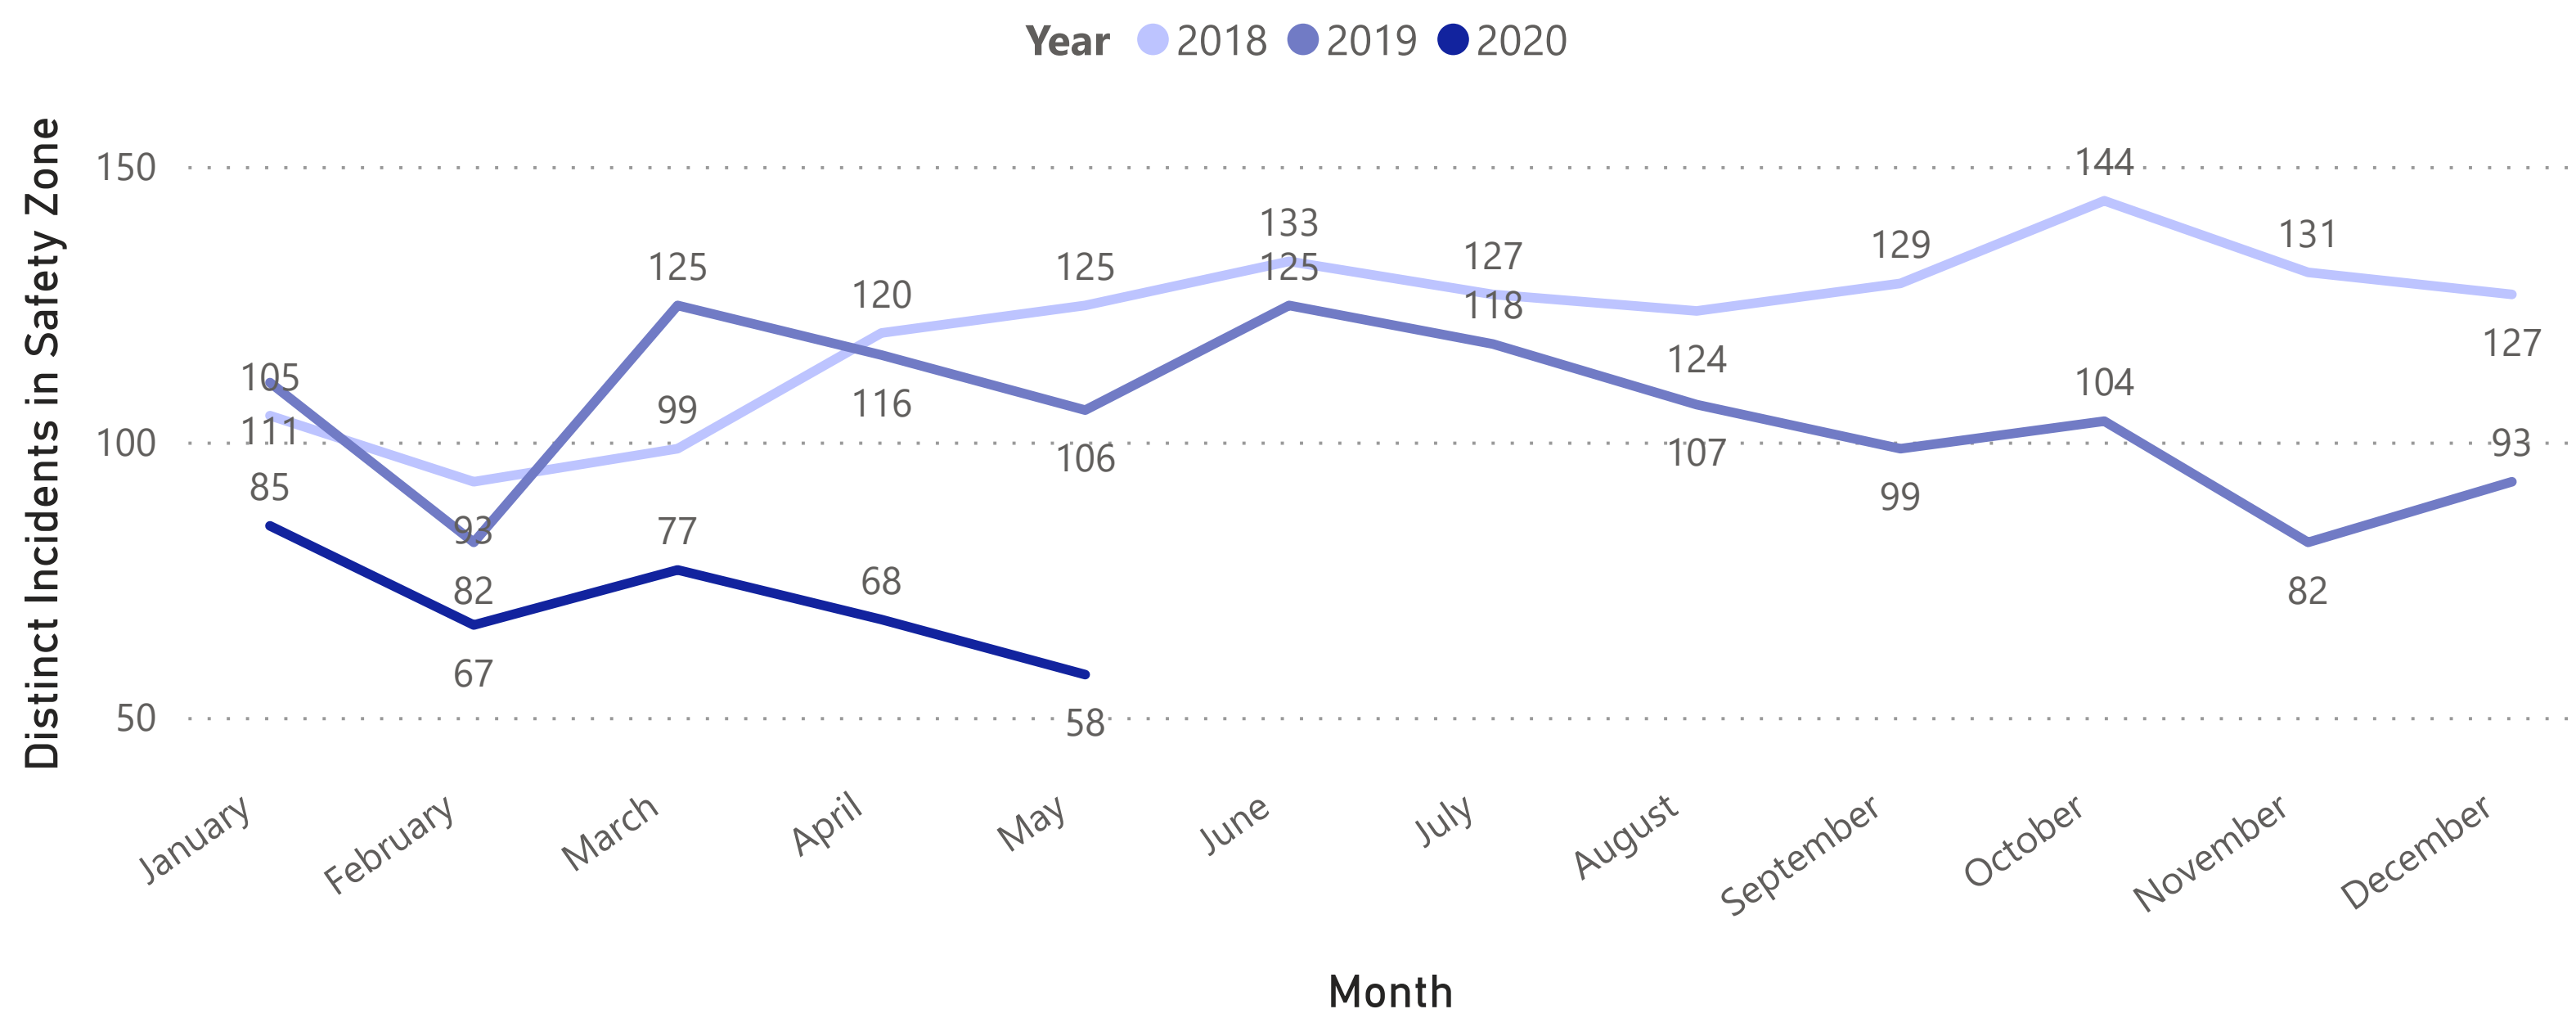

Police Incidents within the Safety Zone

The data shown below is public police incident data from the Open Data Portal here: <https://data.sfgov.org/Public-Safety/Police-Department-Incident-Reports-2018-to-Present/wg3w-h783>. Incidents within the Safety Zone (shown at the right) are presented below.

Note: Data was last updated on 6/15/2020, and data is only shown through May, as that is the last complete month. May counts may increase in future reporting, as additional incidents may be added to the database.

Distinct Incidents in Safety Zone in Last Six Months

Distinct Incidents in Safety Zone by Month and Year

Distinct Incidents - Citywide by Month and Year

Police Incidents in May 2020

Incident Category	Distinct Incidents in Safety Zone	Distinct Incidents - Citywide
Larceny Theft	13	1,969
Malicious Mischief	8	726
Other Miscellaneous	8	626
Motor Vehicle Theft	7	565
Burglary	6	845
Non-Criminal	5	549
Recovered Vehicle	5	408
Disorderly Conduct	3	141
Other	2	107
Stolen Property	2	49
Warrant	2	170
Arson	1	38
Assault	1	412
Fraud	1	141
Lost Property	1	120
Miscellaneous Investigation	1	95
Missing Person	1	129
Robbery	1	145
Suspicious Occ	1	180
Traffic Collision	1	16
Traffic Violation Arrest	1	58
		34
Case Closure		14
Civil Sidewalks		1
Courtesy Report		13
Drug Offense		122
Drug Violation		2
Embezzlement		11
Family Offense		10
Fire Report		12
Forgery And Counterfeiting		20
Gambling		1
Homicide		1
Human Trafficking (A), Commercial Sex Acts		1
Human Trafficking, Commercial Sex Acts		1
Motor Vehicle Theft?		1
Offences Against The Family And Children		155
Other Offenses		111
Prostitution		1
Rape		1
Sex Offense		28
Suicide		6
Suspicious		2
Vandalism		30
Vehicle Impounded		1
Vehicle Misplaced		1
Weapons Carrying Etc		39
Weapons Offense		71
Total	58	6,486