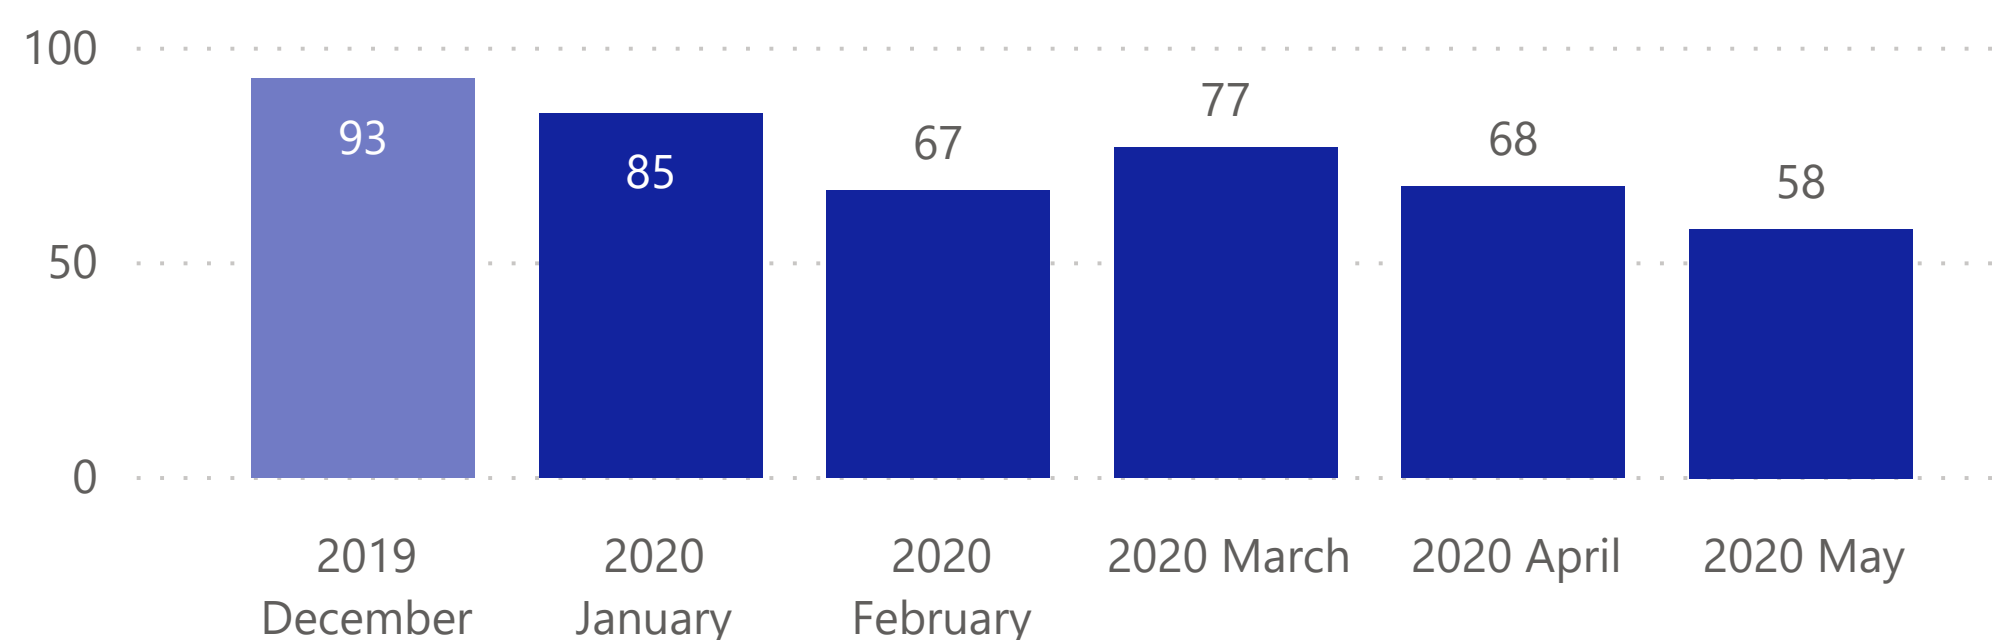

Police Incidents within the Safety Zone

The data shown below is public police incident data from the Open Data Portal here: <https://data.sfgov.org/Public-Safety/Police-Department-Incident-Reports-2018-to-Present/wg3w-h783>. Incidents within the Safety Zone (shown at the right) are presented below.

Note: Data was last updated on 6/15/2020, and data is only shown through May, as that is the last complete month. May counts may increase in future reporting, as additional incidents may be added to the database.

Distinct Incidents in Safety Zone in Last Six Months

Distinct Incidents in Safety Zone by Month and Year

Distinct Incidents - Citywide by Month and Year

Police Incidents in May 2020

Incident Category	Distinct Incidents in Safety Zone	Distinct Incidents - Citywide
Larceny Theft	13	1,969
Malicious Mischief	8	726
Other Miscellaneous	8	626
Motor Vehicle Theft	7	565
Burglary	6	845
Non-Criminal	5	549
Recovered Vehicle	5	408
Disorderly Conduct	3	141
Other	2	107
Stolen Property	2	49
Warrant	2	170
Arson	1	38
Assault	1	412
Fraud	1	141
Lost Property	1	120
Miscellaneous Investigation	1	95
Missing Person	1	129
Robbery	1	145
Suspicious Occ	1	180
Traffic Collision	1	16
Traffic Violation Arrest	1	58
		34
Case Closure		14
Civil Sidewalks		1
Courtesy Report		13
Drug Offense		122
Drug Violation		2
Embezzlement		11
Family Offense		10
Fire Report		12
Forgery And Counterfeiting		20
Gambling		1
Homicide		1
Human Trafficking (A), Commercial Sex Acts		1
Human Trafficking, Commercial Sex Acts		1
Motor Vehicle Theft?		1
Offences Against The Family And Children		155
Other Offenses		111
Prostitution		1
Rape		1
Sex Offense		28
Suicide		6
Suspicious		2
Vandalism		30
Vehicle Impounded		1
Vehicle Misplaced		1
Weapons Carrying Etc		39
Weapons Offense		71
Total	58	6,486