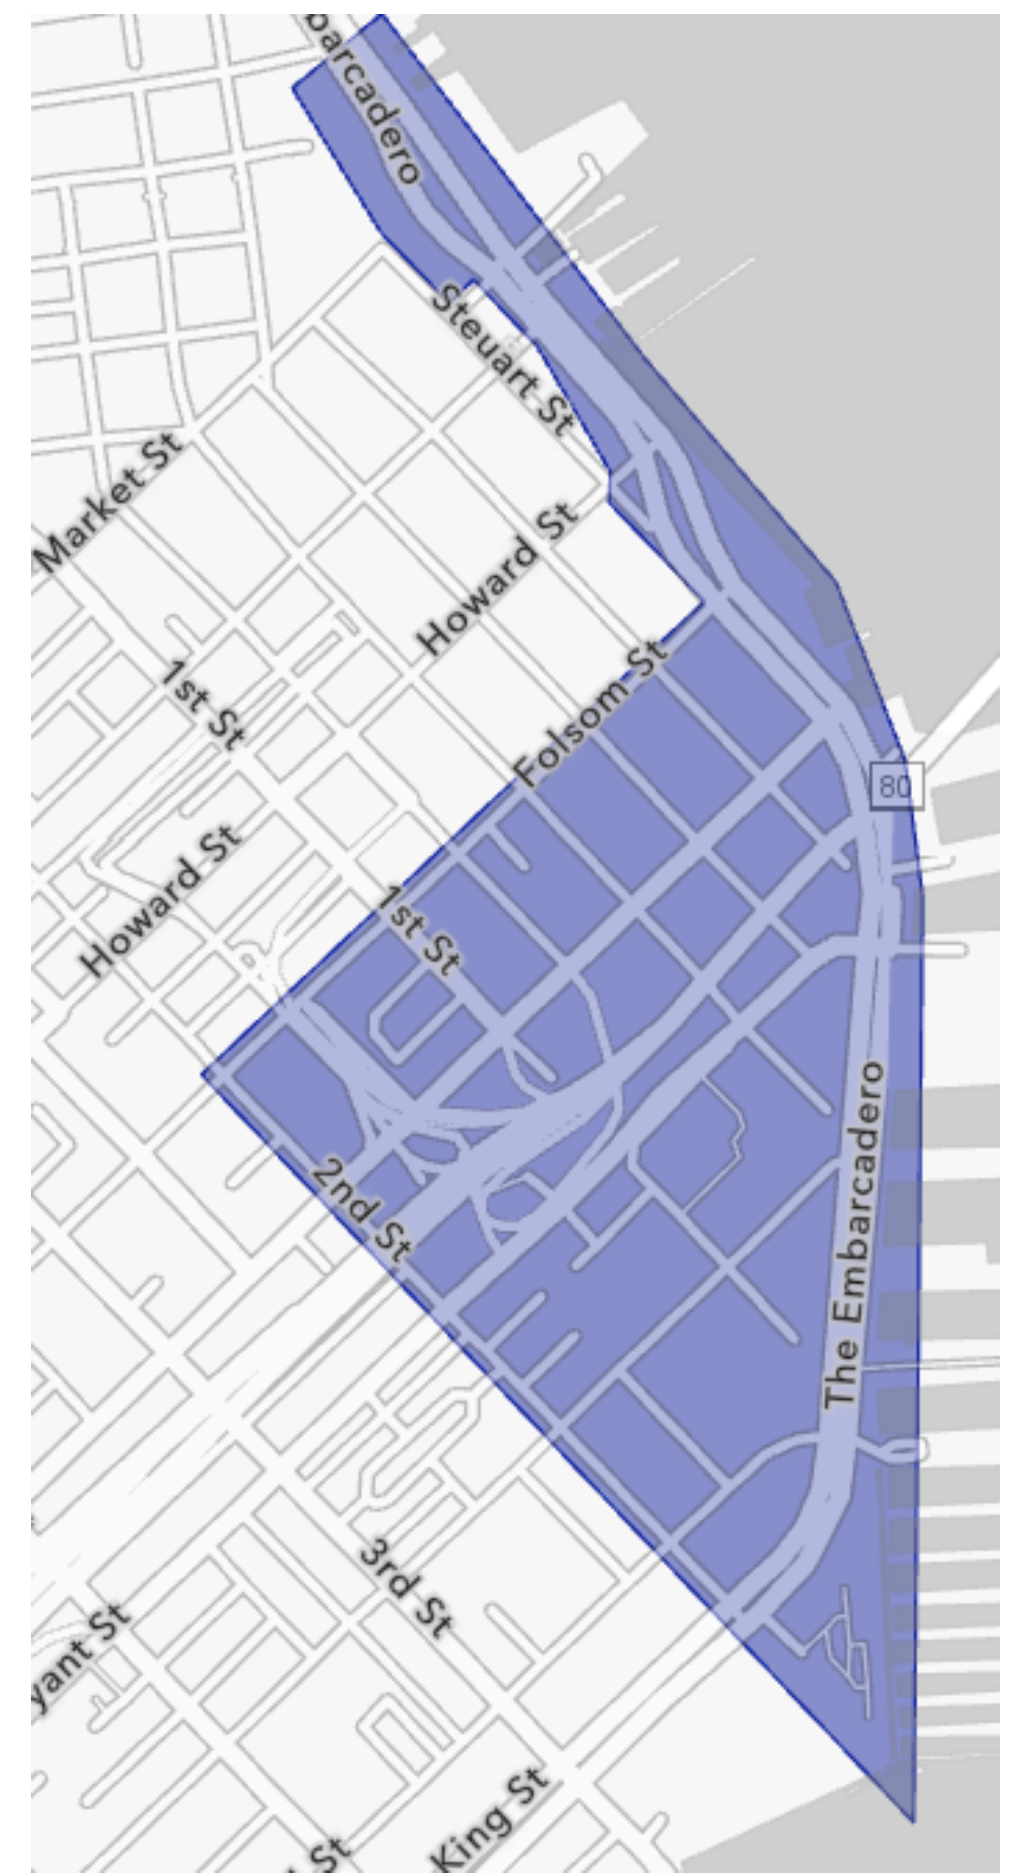

Police Incidents within the Safety Zone

The data shown below is public police incident data from the Open Data Portal here: <https://data.sfgov.org/Public-Safety/Police-Department-Incident-Reports-2018-to-Present/wg3w-h783>. Incidents within the Safety Zone (shown at the right) are presented below.

Additional notes: Data provided are distinct incident report counts for the timeframe and geography requested, as aggregated through the publically available incident reports dataset housed by DataSF (link below.) This dataset applies a geo-anonymization technique that places all incidents at a nearest intersection, therefore additional incidents from up to 1 block outside of the noted geographic boundaries may be included in this data. Certain confidential incident reports (for example, restraining order violations, child abuse, and others) may not be included in the data set to protect victims from re-identification. Juvenile data is not included in this dataset per W&I Code Sec 827. Further dataset documentation can be found here: <https://bit.ly/2x7Ta2P>