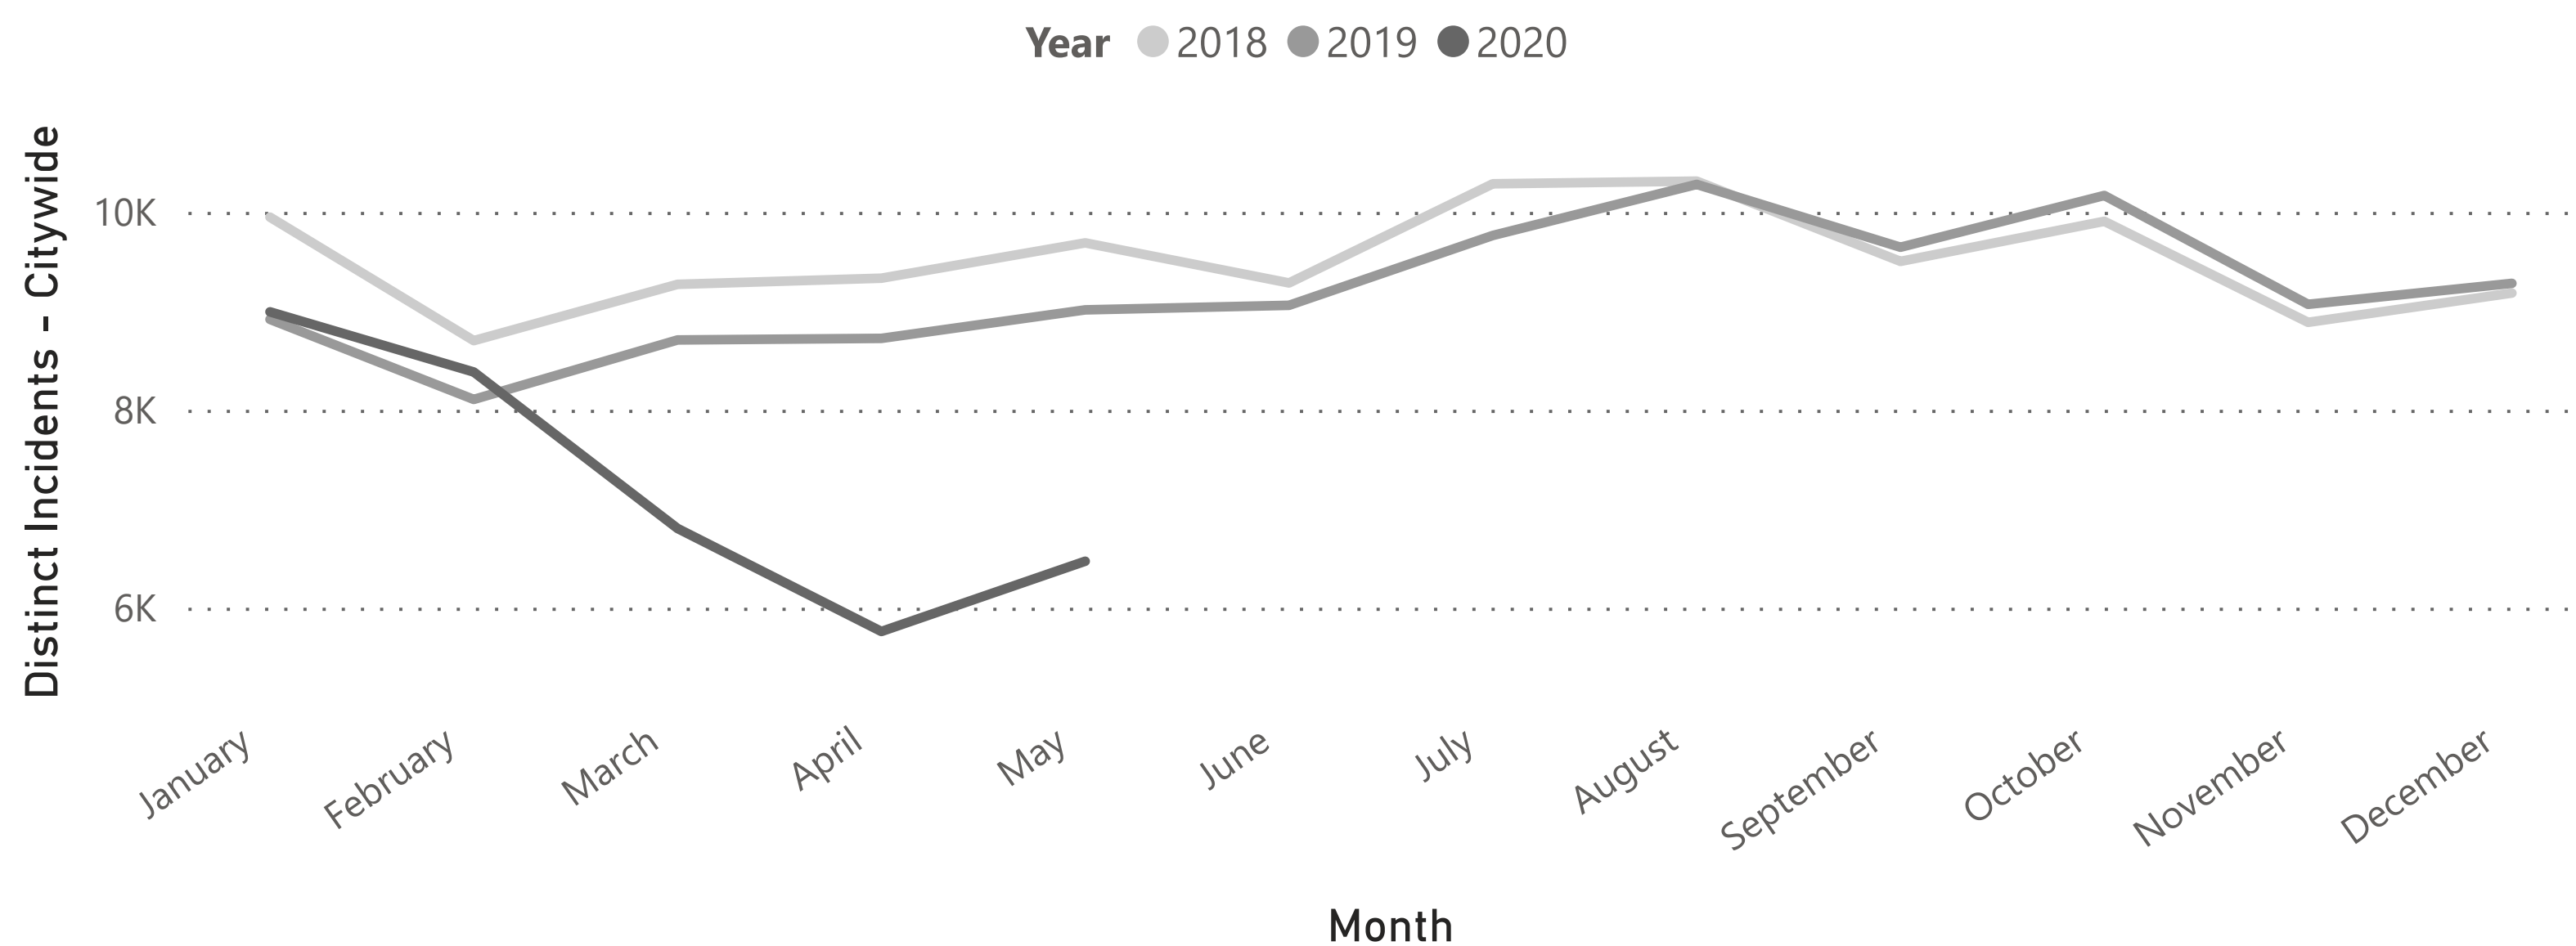

Police Incidents within the Safety Zone

The data shown below is public police incident data from the Open Data Portal here: <https://data.sfgov.org/Public-Safety/Police-Department-Incident-Reports-2018-to-Present/wg3w-h783>. Incidents within the Safety Zone (shown at the right) are presented below.

Note: Data was last updated on 6/15/2020, and data is only shown through May, as that is the last complete month. May counts may increase in future reporting, as additional incidents may be added to the database.

Distinct Incidents in Safety Zone in Last Six Months

Distinct Incidents in Safety Zone by Month and Year

Distinct Incidents - Citywide by Month and Year

Police Incidents in May 2020

Incident Category	Distinct Incidents in Safety Zone	Distinct Incidents - Citywide
Larceny Theft	13	1,969
Malicious Mischief	8	726
Other Miscellaneous	8	626
Motor Vehicle Theft	7	565
Burglary	6	845
Non-Criminal	5	549
Recovered Vehicle	5	408
Disorderly Conduct	3	141
Other	2	107
Stolen Property	2	49
Warrant	2	170
Arson	1	38
Assault	1	412
Fraud	1	141
Lost Property	1	120
Miscellaneous Investigation	1	95
Missing Person	1	129
Robbery	1	145
Suspicious Occ	1	180
Traffic Collision	1	16
Traffic Violation Arrest	1	58
		34
Case Closure		14
Civil Sidewalks		1
Courtesy Report		13
Drug Offense		122
Drug Violation		2
Embezzlement		11
Family Offense		10
Fire Report		12
Forgery And Counterfeiting		20
Gambling		1
Homicide		1
Human Trafficking (A), Commercial Sex Acts		1
Human Trafficking, Commercial Sex Acts		1
Motor Vehicle Theft?		1
Offences Against The Family And Children		155
Other Offenses		111
Prostitution		1
Rape		1
Sex Offense		28
Suicide		6
Suspicious		2
Vandalism		30
Vehicle Impounded		1
Vehicle Misplaced		1
Weapons Carrying Etc		39
Weapons Offense		71
Total	58	6,486