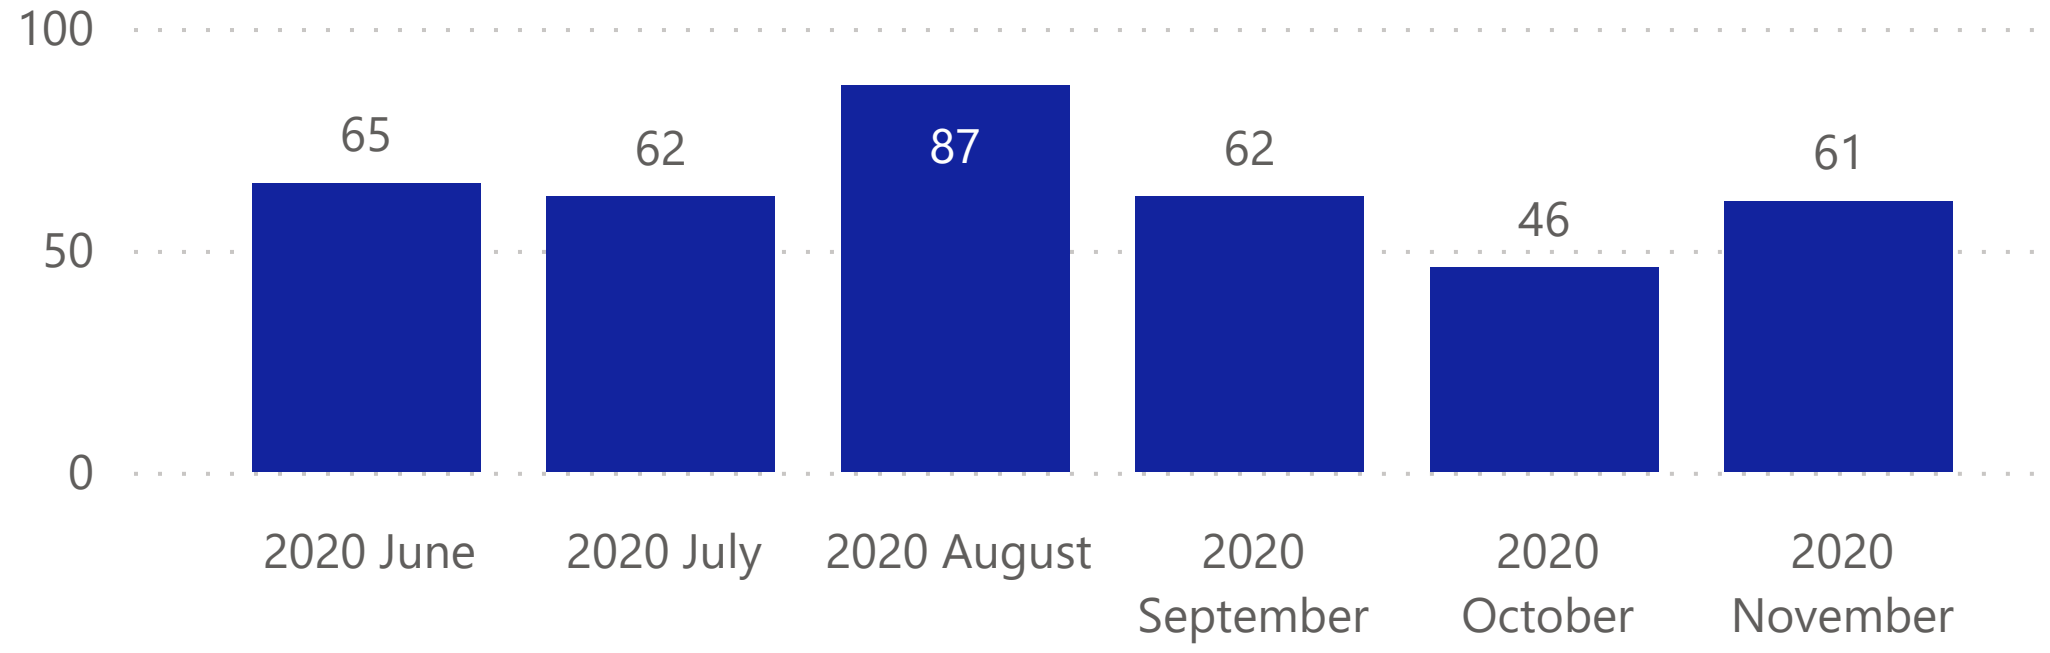

Distinct Incidents in Safety Zone in Last Six Months