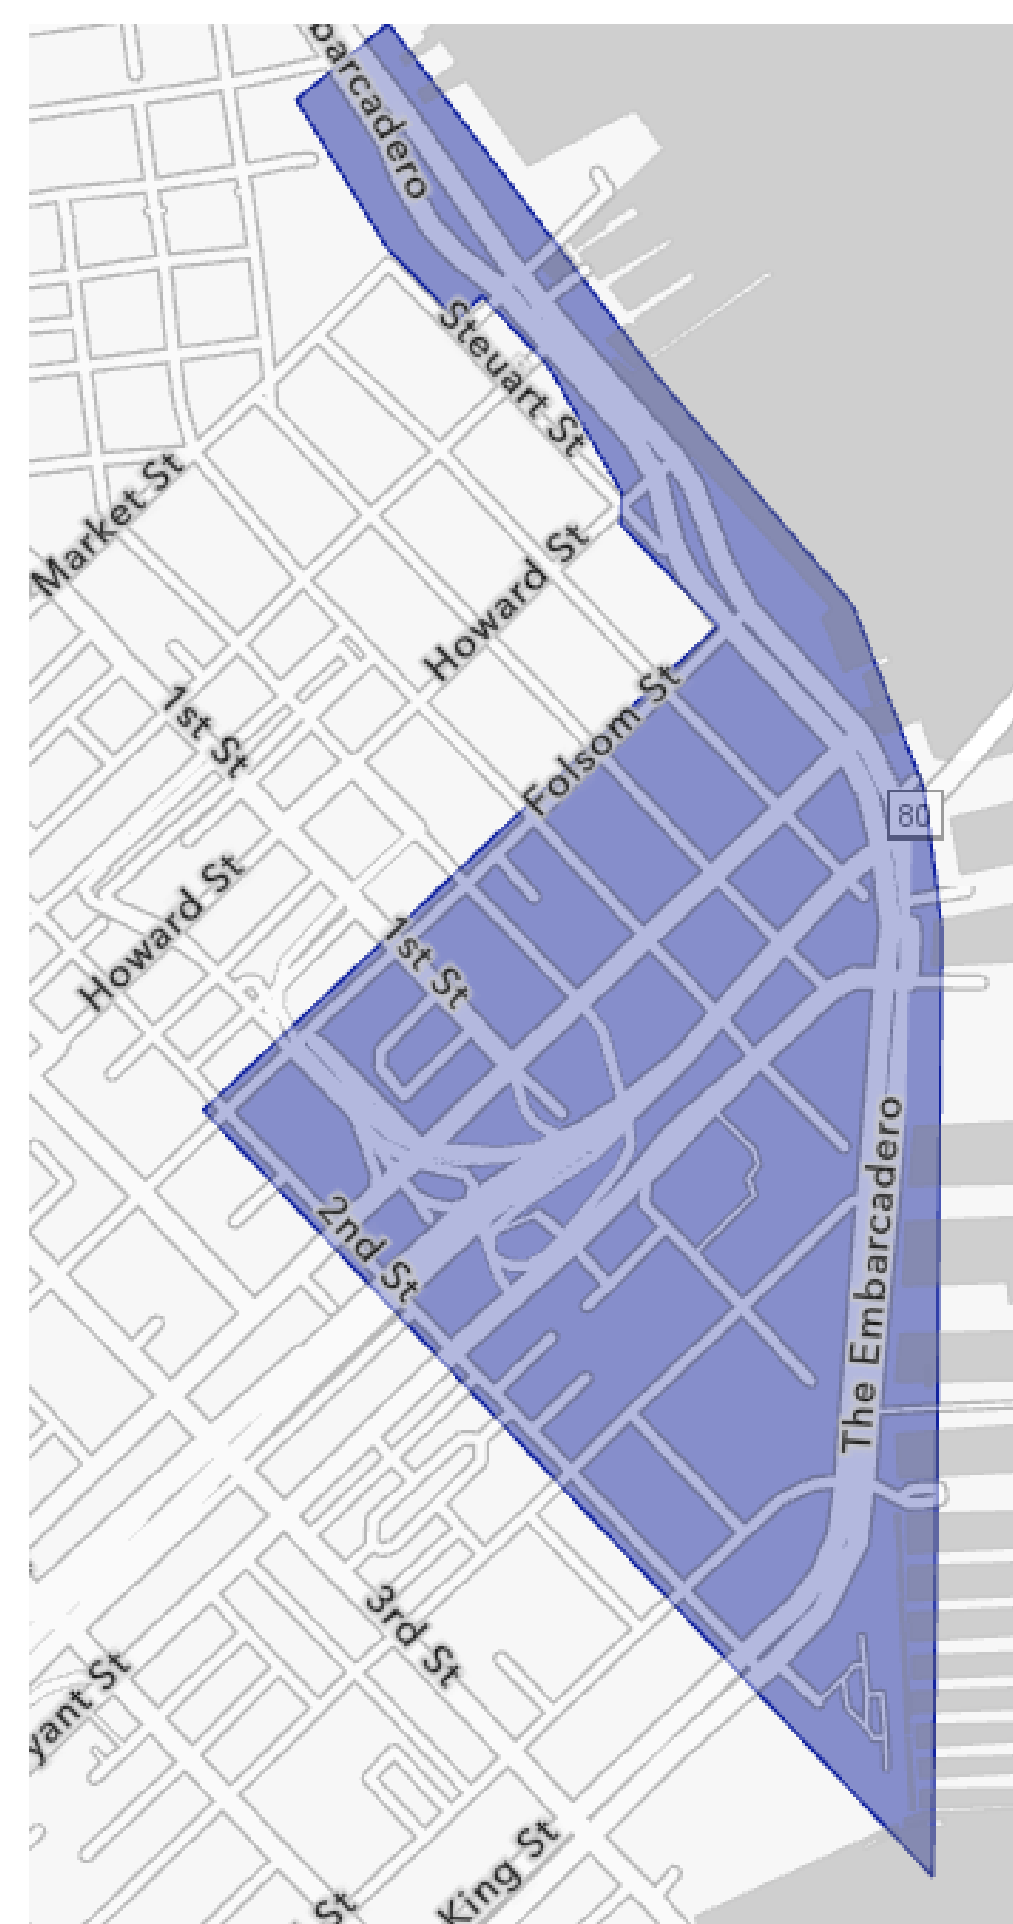

Police Incidents within the Safety Zone

The data shown below is public police incident data from the Open Data Portal here: <https://data.sfgov.org/Public-Safety/Police-Department-Incident-Reports-2018-to-Present/wg3w-h783>. Incidents within the Safety Zone (shown at the right) are presented below.

Additional notes: Data provided are distinct incident report counts for the timeframe and geography requested, as aggregated through the publically available incident reports dataset housed by DataSF (link below.) This dataset applies a geo-anonymization technique that places all incidents at a nearest intersection, therefore additional incidents from up to 1 block outside of the noted geographic boundaries may be included in this data. Certain confidential incident reports (for example, restraining order violations, child abuse, and others) may not be included in the data set to protect victims from re-identification. Juvenile data is not included in this dataset per W&I Code Sec 827. Further dataset documentation can be found here: <https://bit.ly/2x7Ta2P>