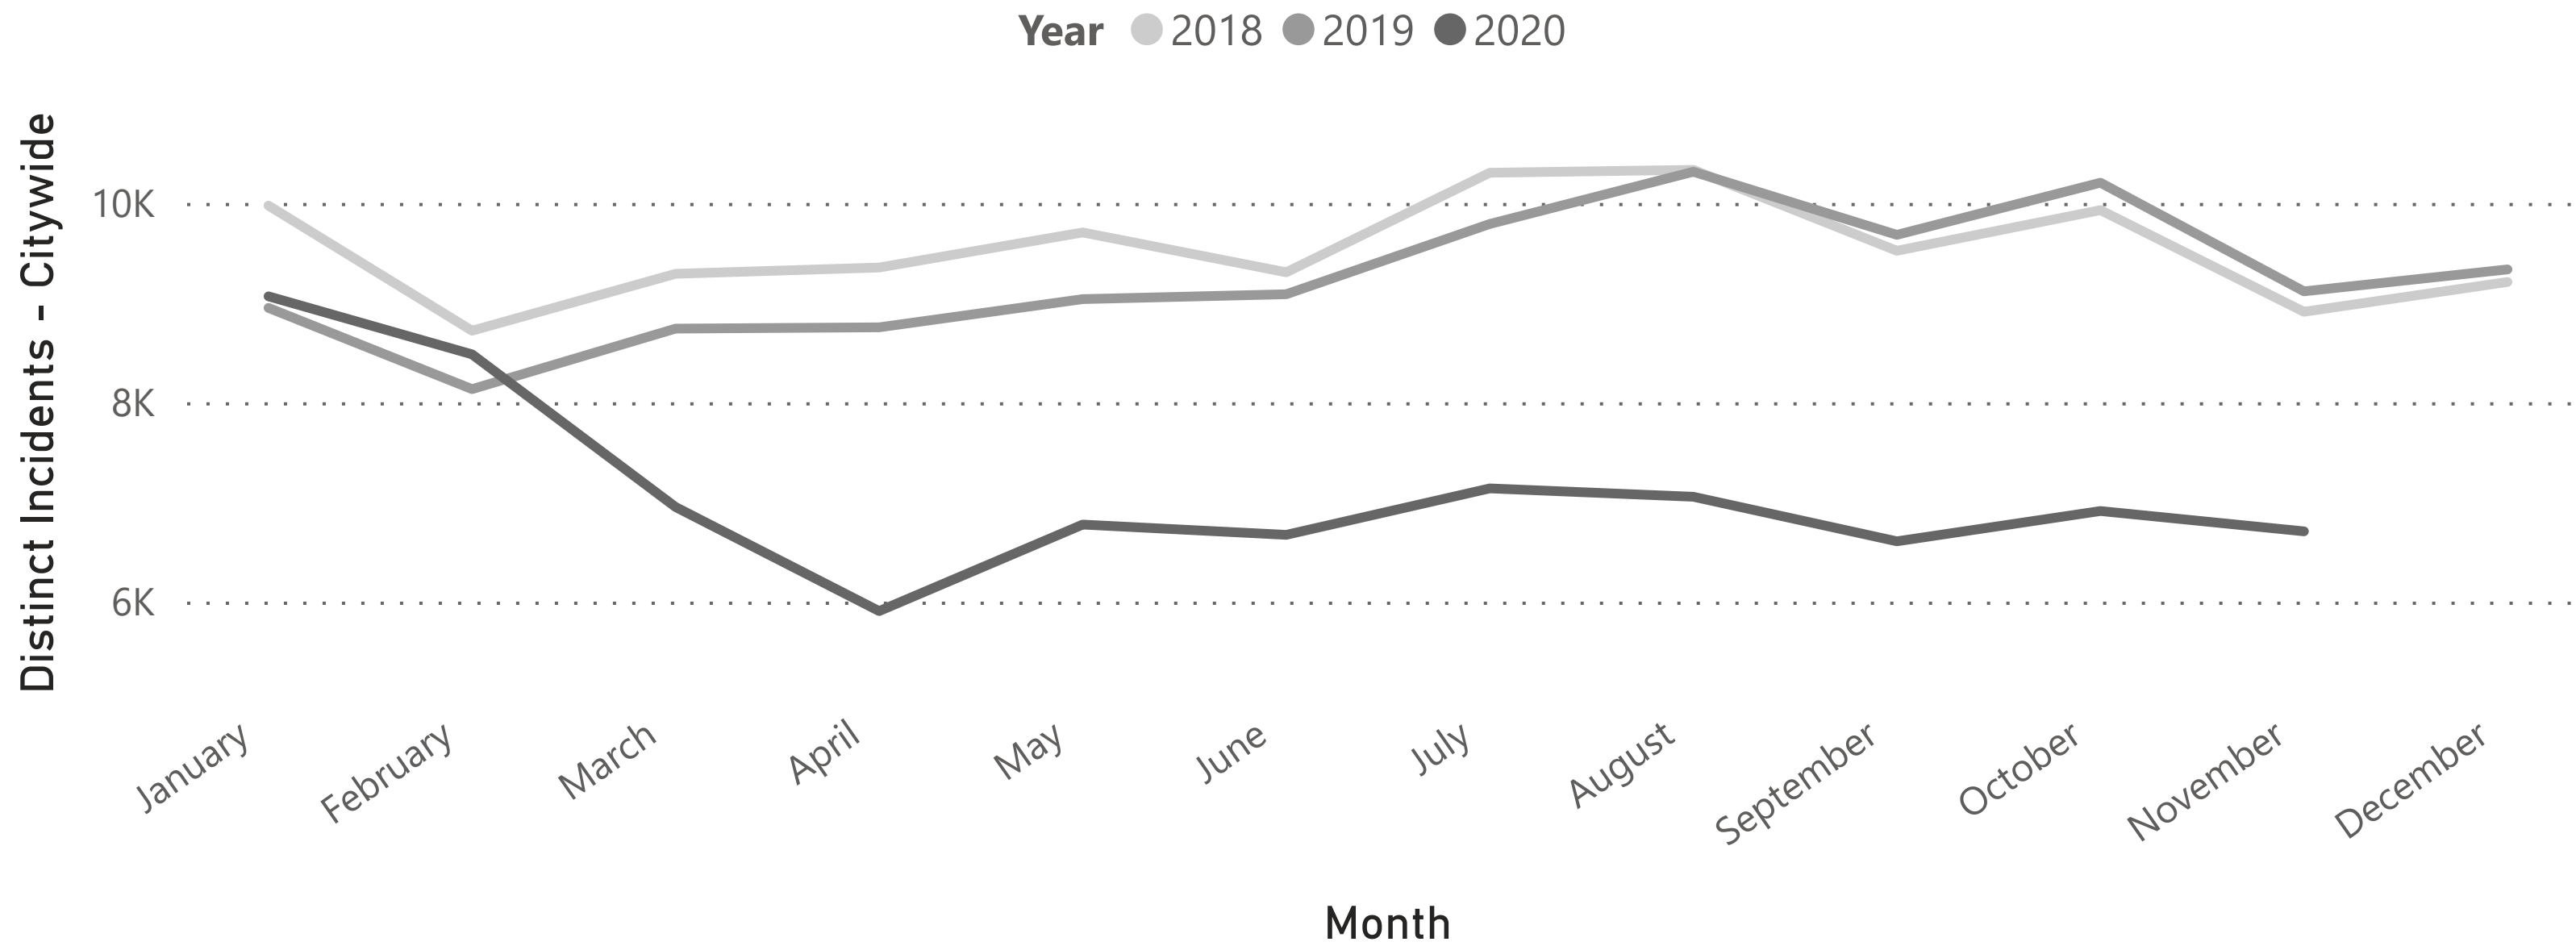

Distinct Incidents - Citywide by Month and Year