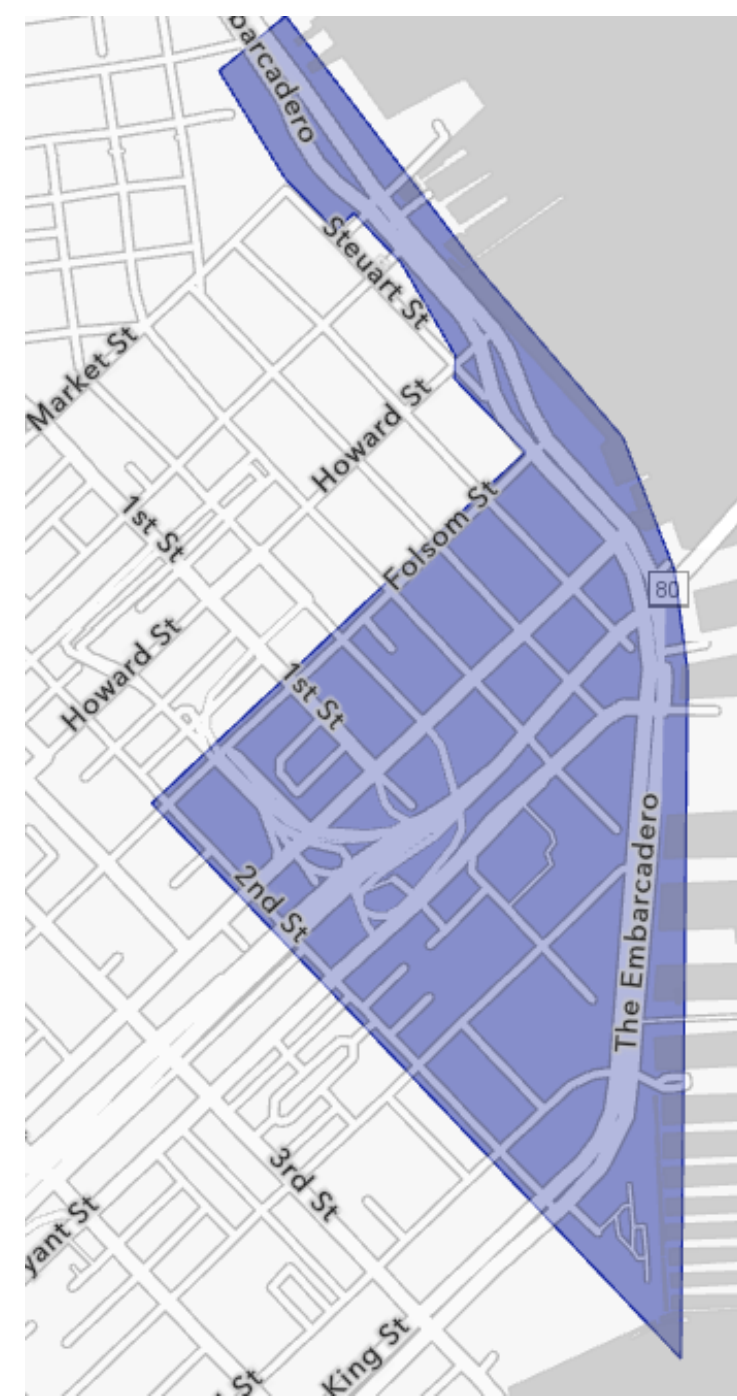

Police Incidents within the Safety Zone

The data shown below is public police incident data from the Open Data Portal here: <https://data.sfgov.org/Public-Safety/Police-Department-Incident-Reports-2018-to-Present/wg3w-h783>. Incidents within the Safety Zone (shown at the right) are presented below.

Note: Data was last updated on 12/11/2020, and data is only shown through the last complete month. Counts for previous months may increase in future reporting, as additional incidents may be added to the database.