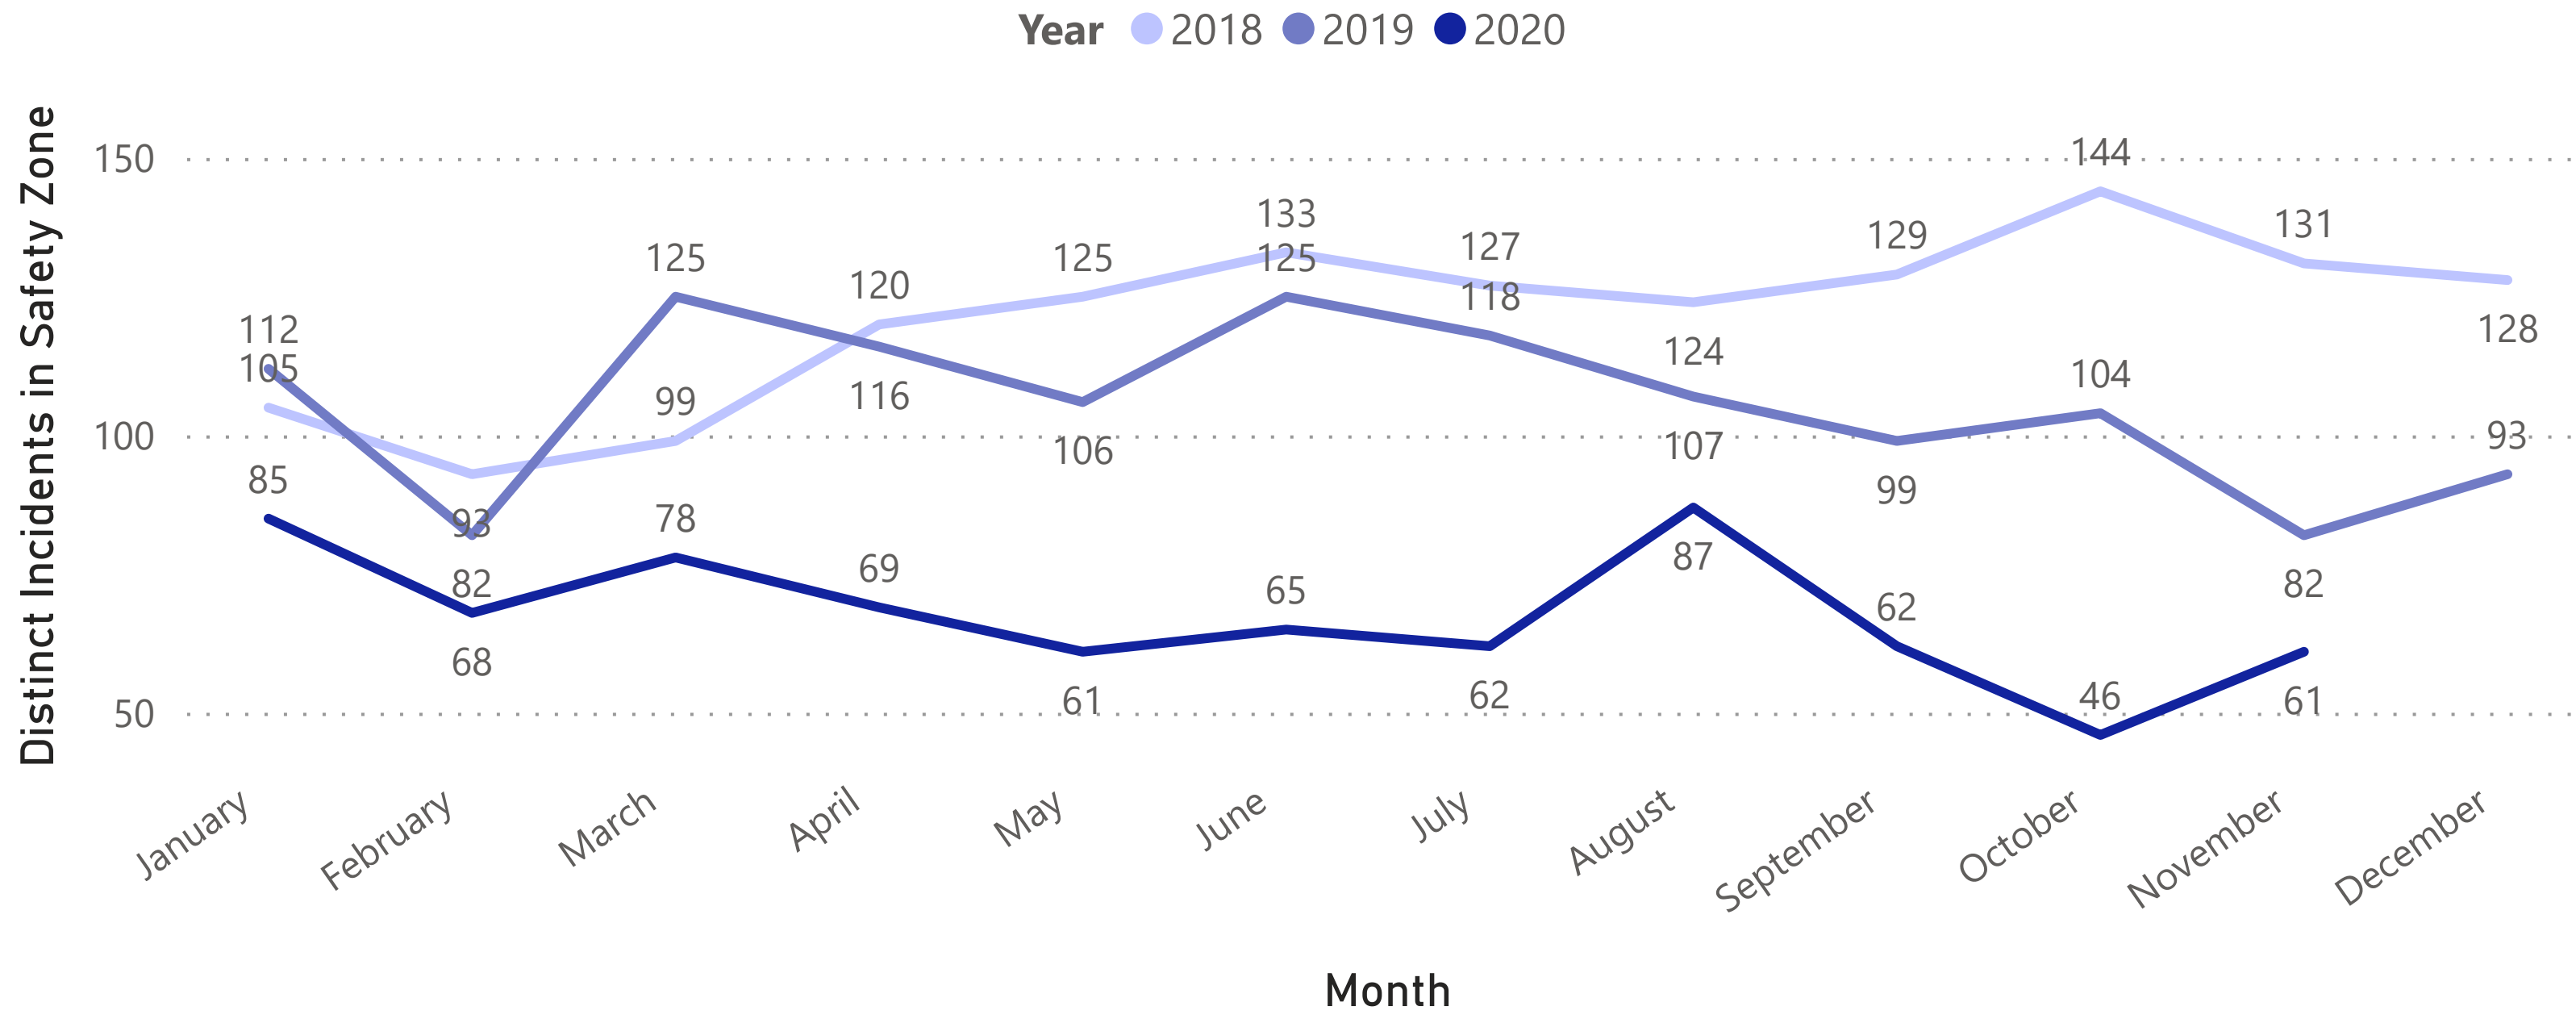

Distinct Incidents in Safety Zone by Month and Year