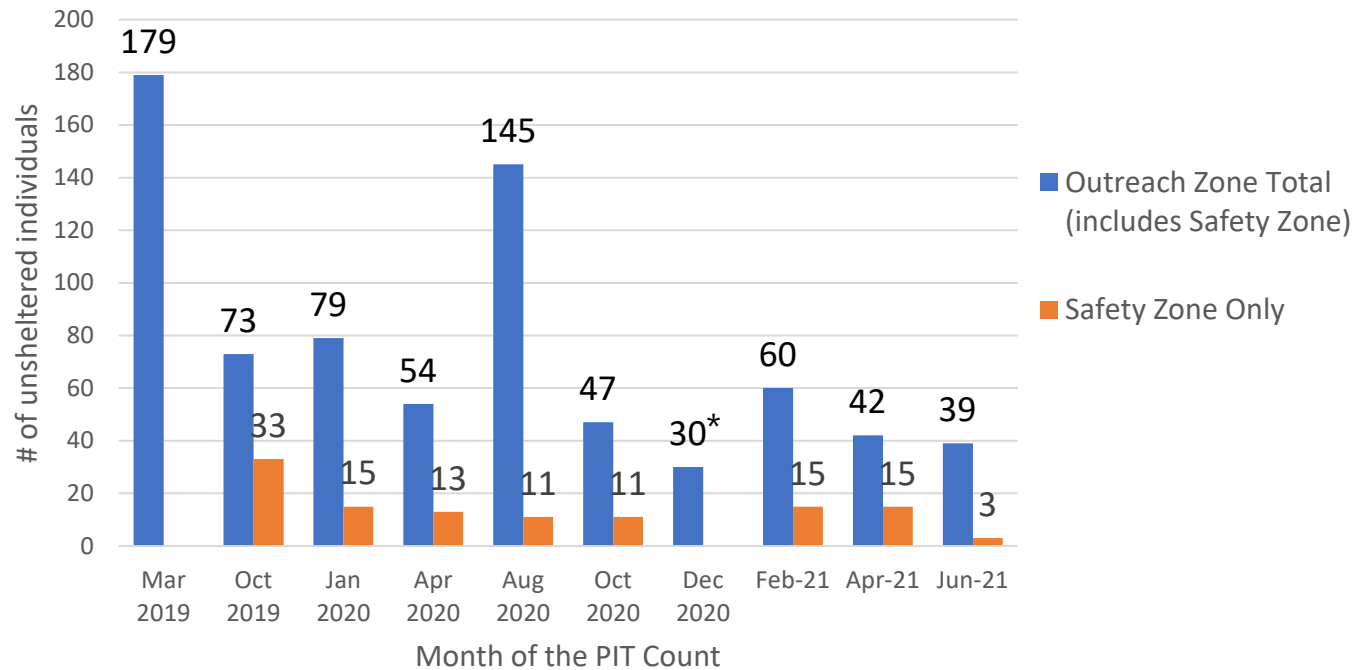

Embarcadero SAFE Navigation Center Point-in-Time Count

1

The June 2021 count of unsheltered people in the Outreach Zone found **39 people**

- **3** people were observed in the Safety Zone

Homelessness is highly dynamic and variable. We will continue to conduct point-in-time counts in the Outreach Zone and will be tracking trends overtime.

Outreach Zone Quarterly PIT Count

* This is an estimate based on a count conducted on December 15. Due to data quality issues, we are unable to provide the count of unsheltered people in the Safety Zone specifically or a precise number in the Outreach Zone.