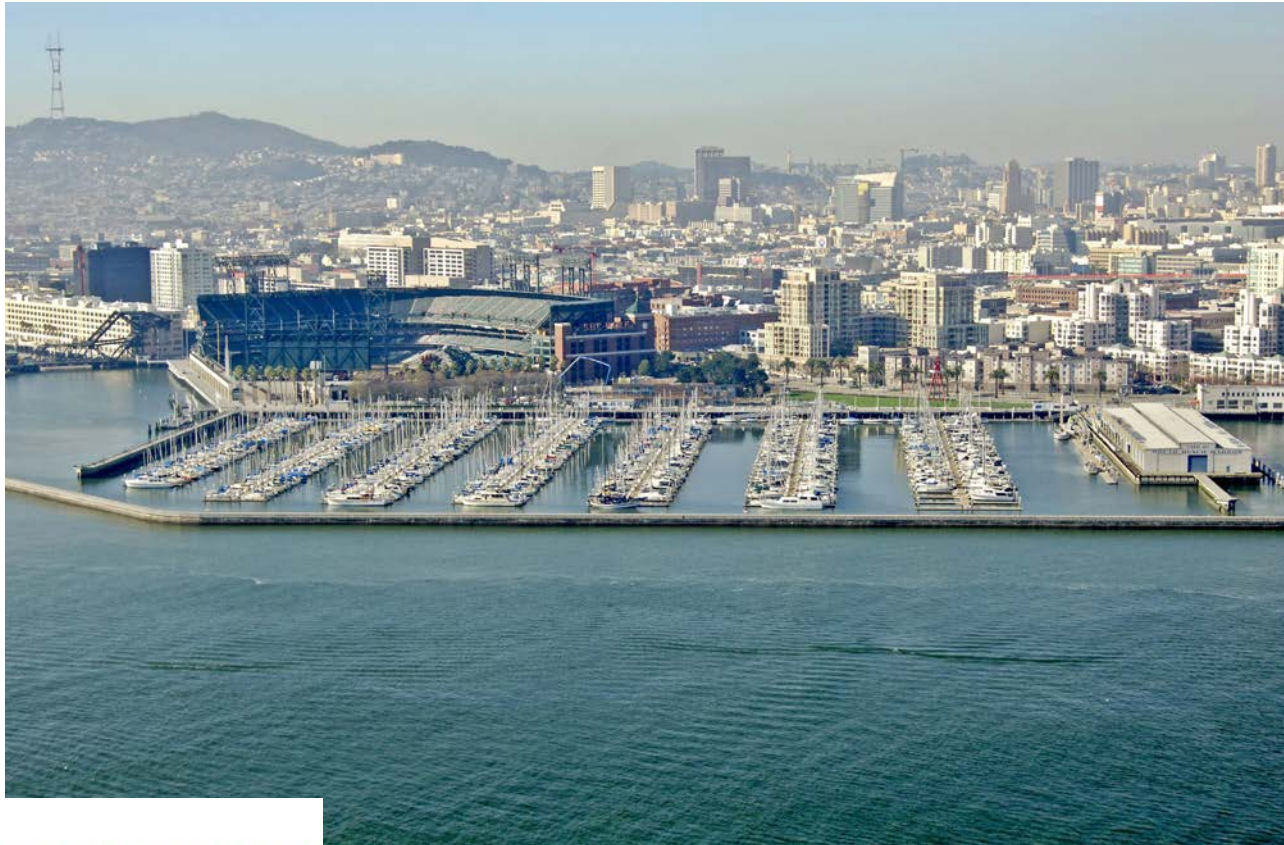

# South Beach Harbor – Pier 40

---

**SOUTH BEACH HARBOR**  
The Embarcadero at Pier 40, San Francisco, CA 94107

# South Beach Harbor - Overview

---

- Full-Service Harbor
- 700 Slips
- Guest Dock
  - Commercial
  - Recreational
- Historic Pier 40 Shed
- South Beach Park

**SOUTH BEACH HARBOR**  
The Embarcadero at Pier 40, San Francisco, CA 94107

# South Beach Harbor - History

---

- 1986 – Constructed and managed by San Francisco Redevelopment Agency
- 2012 - Port of San Francisco assumed operational responsibility
- 2015 – Port Commission approved transfer of assets and operation to Port
- 2019 – Transfer finalized

**SOUTH BEACH HARBOR**  
The Embarcadero at Pier 40, San Francisco, CA 94107