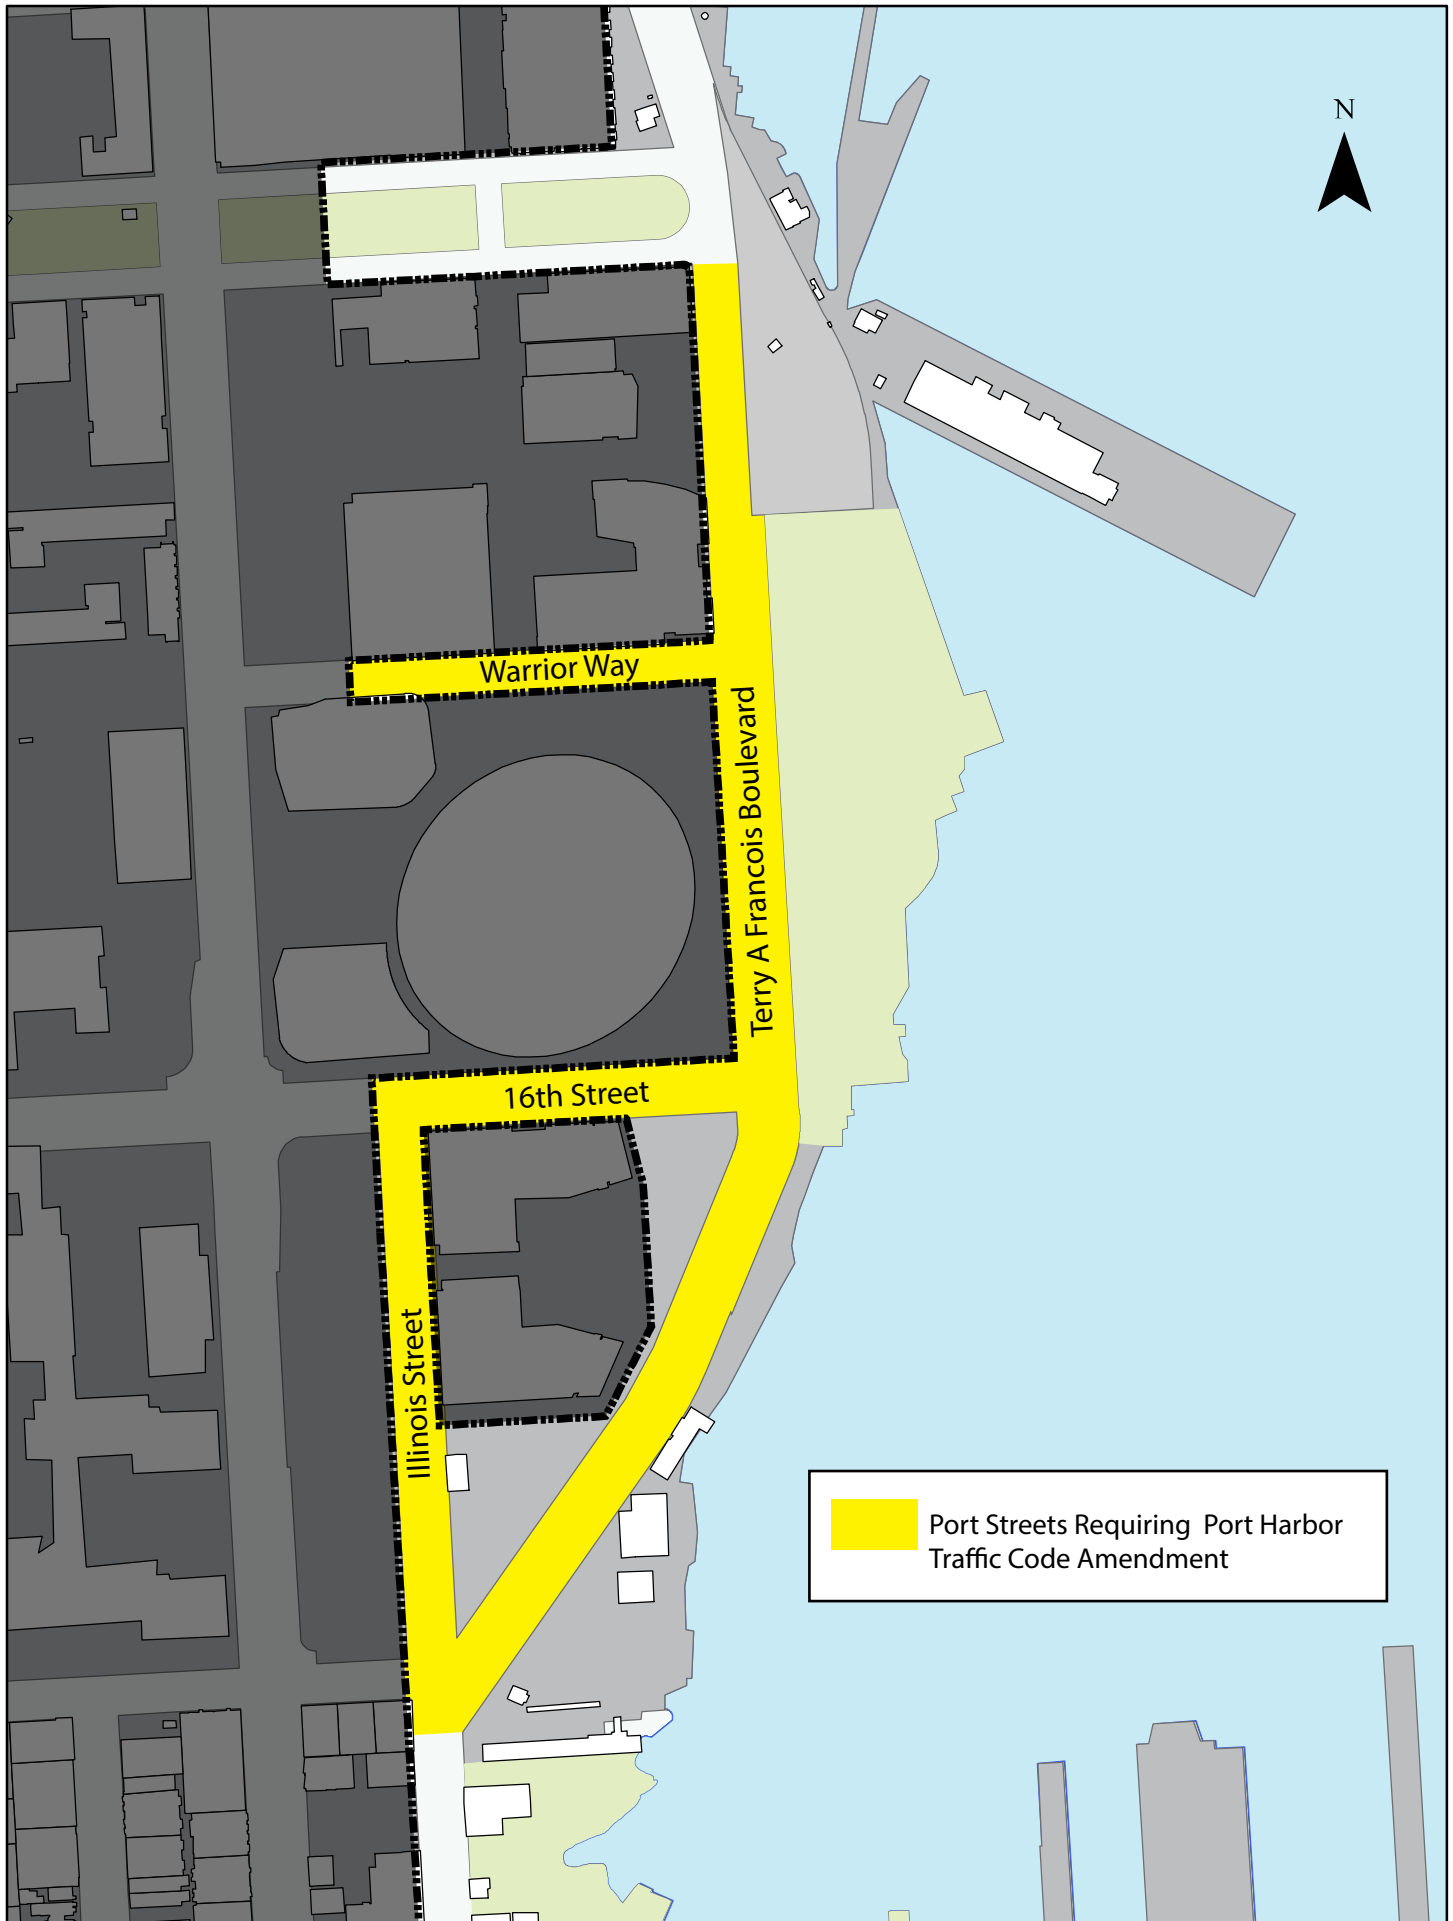

Exhibit 1, Port Streets Requiring Port Harbor Code Traffic Amendment