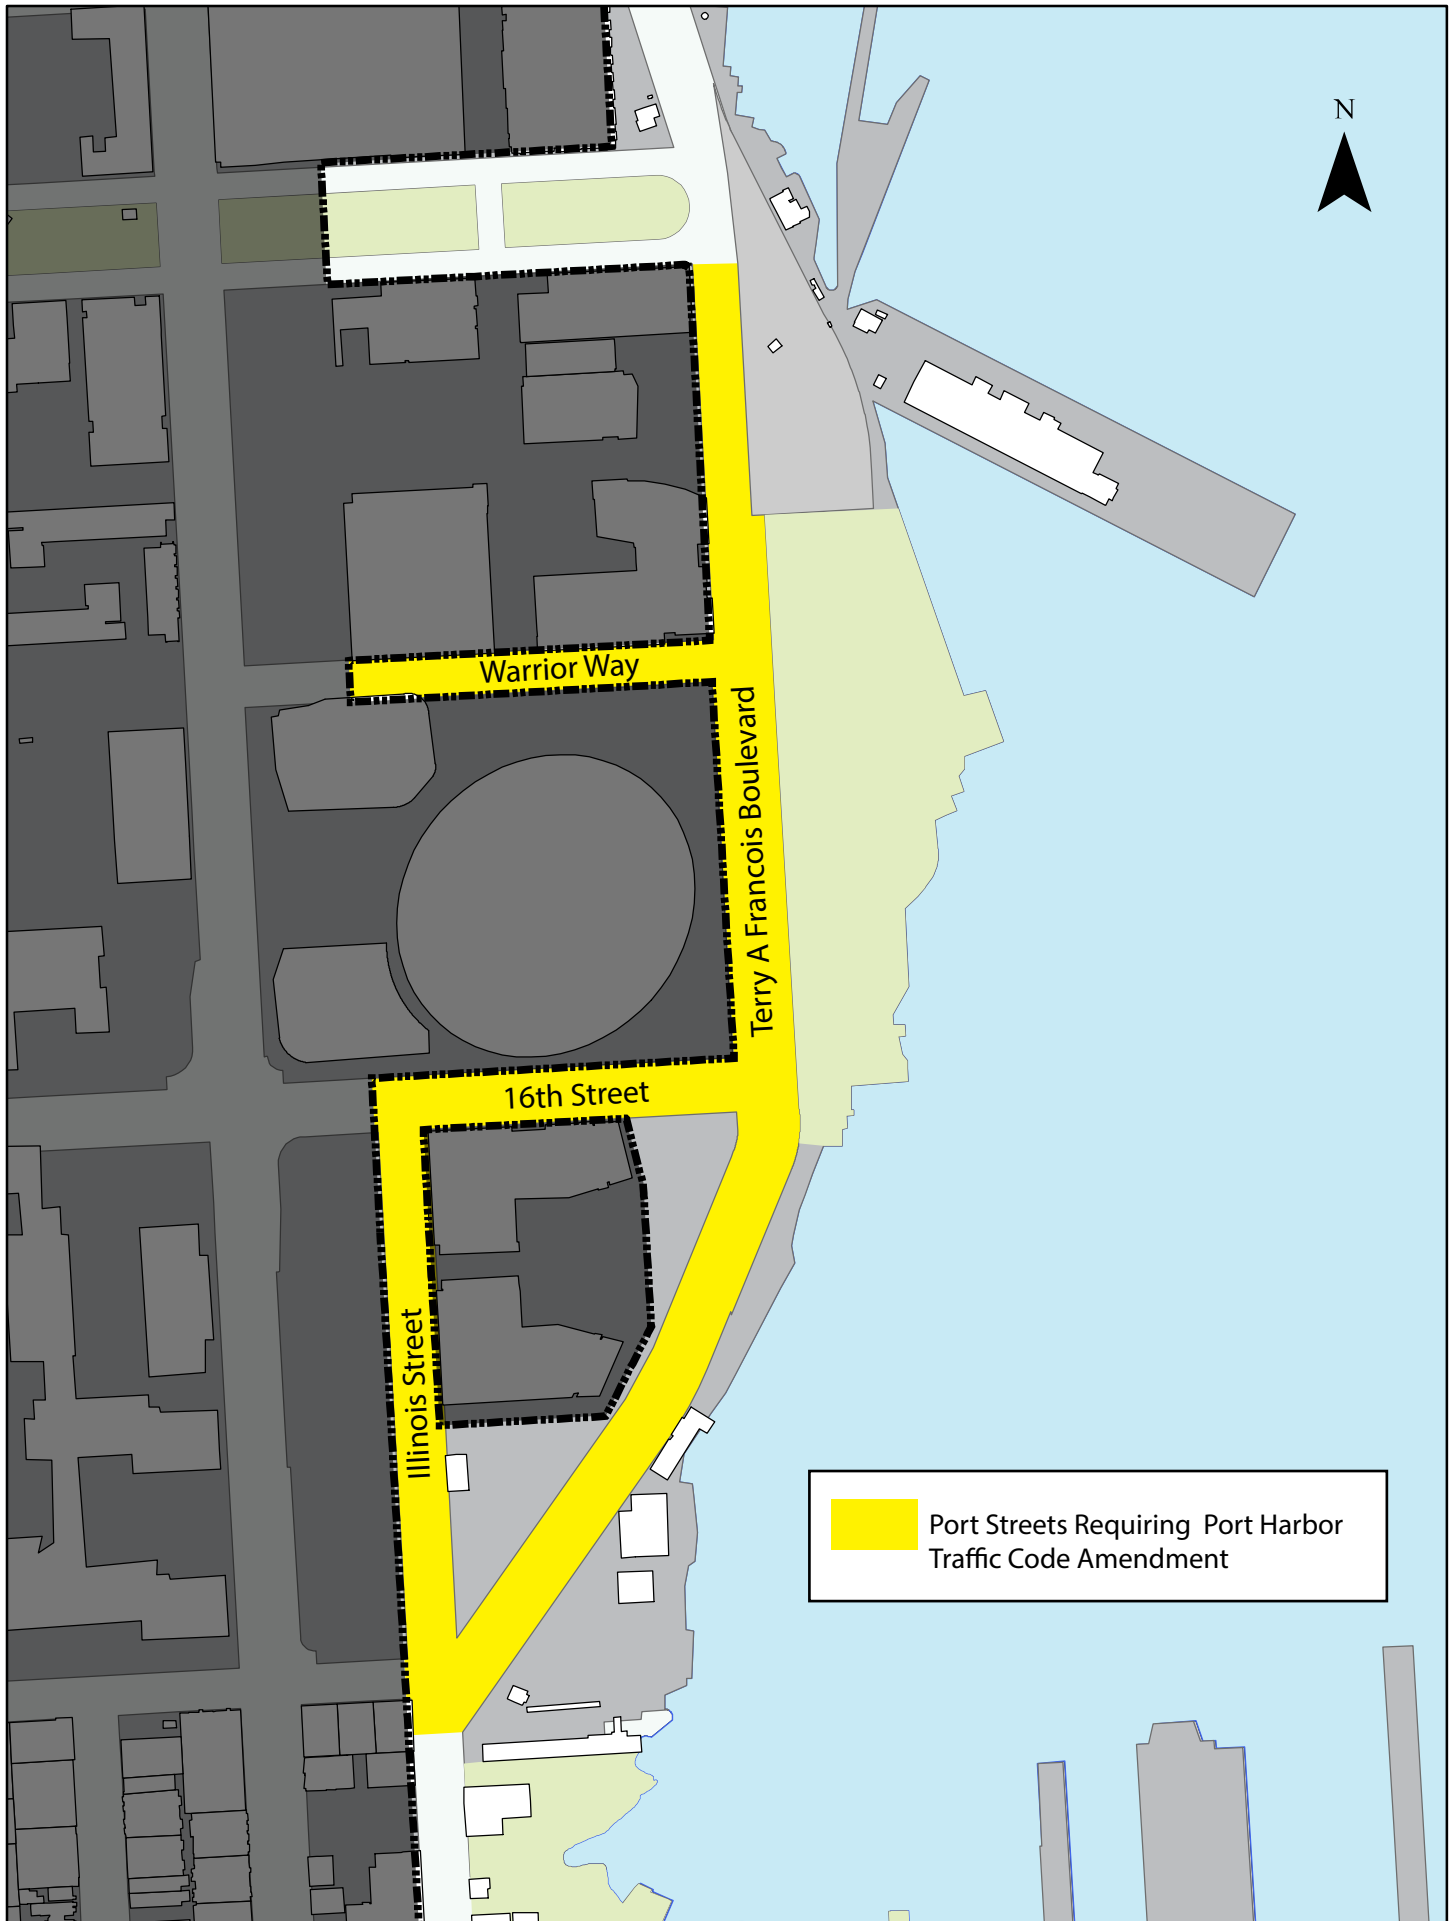

Exhibit 1, Port Streets Requiring Port Harbor Code Traffic Amendment

Exhibit 2, Port - Chase Center Transportation Enhancements

Exhibit 3:

Detail description of Proposed Port Harbor Code Amendments

Exhibit 3: Detail description of Proposed Port Harbor			
location	short hand reg.	clear time	Legislation
16th St, south side Illinois to TFB	General Meter Parking >> no stopping	5pm-12midnight M-F, 3pm-12midnight S-S	ESTABLISH - GENERAL METERED PARKING, 8 AM-10 PM, MONDAY THROUGH SATURDAY. ESTABLISH - TOW AWAY, NO STOPPING, 5 PM-12MIDNIGHT MONDAY THROUGH FRIDAY, 3PM-12MIDNIGHT SATURDAY AND SUNDAY ON EVENT DAYS 16th Street, south side, from Illinois Street to Terry Fr
Illinois, west side south of 16th St	General Meter Parking >> no stopping	6pm-12midnight M-F, 4pm-12midnight S-S	ESTABLISH - GENERAL METERED PARKING, 8 AM-10 PM, MONDAY THROUGH SATURDAY. ESTABLISH - TOW AWAY, NO STOPPING, 6 PM-12MIDNIGHT MONDAY THROUGH FRIDAY, 4PM-12MIDNIGHT SATURDAY AND SUNDAY ON EVENT DAYS Illinois Street, west side, from 16th Street to Mariposa
Illinois, east side north of Mariposa	General Meter Parking >> no stopping	6pm-12midnight M-F, 4pm-12midnight S-S	ESTABLISH - GENERAL METERED PARKING, 8 AM-10 PM, MONDAY THROUGH SATURDAY. ESTABLISH - TOW AWAY, NO STOPPING, 6 PM-12MIDNIGHT MONDAY THROUGH FRIDAY, 4PM-12MIDNIGHT SATURDAY AND SUNDAY ON EVENT DAYS Illinois Street, east side, from 16th Street to Mariposa
TFB, west side between 16th St and bend	General meter Parking >> passenger loading	6pm-12midnight M-F, 4pm-12midnight S-S	ESTABLISH - GENERAL METERED PARKING, 8 AM-10 PM, MONDAY THROUGH SATURDAY. ESTABLISH - TOW AWAY, PASSENGER LOADING ONLY, 6 PM-12MIDNIGHT MONDAY THROUGH FRIDAY, 4PM-12MIDNIGHT SATURDAY AND SUNDAY ON EVENT DAYS Terry Francois Boulevard, west side, from 16th
TFB, east side between 16th St and bend	General meter Parking >> passenger loading	6pm-12midnight M-F, 4pm-12midnight S-S	ESTABLISH - GENERAL METERED PARKING, 8 AM-10 PM, MONDAY THROUGH SATURDAY. ESTABLISH - TOW AWAY, PASSENGER LOADING ONLY, 6 PM-12MIDNIGHT MONDAY THROUGH FRIDAY, 4PM-12MIDNIGHT SATURDAY AND SUNDAY ON EVENT DAYS Terry Francois Boulevard, east side, from 16th
TFB, east side north of 16th Street	General Meter Parking >> taxi	6pm-12midnight M-F, 4pm-12midnight S-S	ESTABLISH - GENERAL METERED PARKING, 8 AM-10 PM, MONDAY THROUGH SATURDAY. ESTABLISH - TOW AWAY, TAXI ZONE ONLY, 6 PM-12MIDNIGHT MONDAY THROUGH FRIDAY, 4PM-12MIDNIGHT SATURDAY AND SUNDAY ON EVENT DAYS Terry Francois Boulevard, east side, from 16th Street
TFB, east side south of Warrior Way	GMP>>passenger loading	6pm-12midnight M-F, 4pm-12midnight S-S	ESTABLISH - GENERAL METERED PARKING, 8 AM-10 PM, MONDAY THROUGH SATURDAY. ESTABLISH - TOW AWAY, PASSENGER LOADING ONLY, 6 PM-12MIDNIGHT MONDAY THROUGH FRIDAY, 4PM-12MIDNIGHT SATURDAY AND SUNDAY ON EVENT DAYS Terry Francois Boulevard, east side, from 160
TFB, west side north of Warrior Way	shuttle >> passenger loading	6pm-12midnight M-F, 4pm-12midnight S-S	ESTABLISH - TOW AWAY, PASSENGER LOADING ONLY, 6:30 PM TO 12MIDNIGHT MONDAY THROUGH FRIDAY, 4PM-12MIDNIGHT SATURDAY AND SUNDAY ON EVENT DAYS Terry Francois Boulevard, west side, 138 feet north of Warrior Way to 133 feet northerly
Illinois, west side between 16th and Mariposa	white all times		ESTABLISH - TOW AWAY, PASSENGER LOADING ONLY, ALL TIMES Illinois Street, west side, XXXXX feet south of 16th Street to 30 feet southerly
TFB, west side north of 16th St	Shuttle and Paratransit all times	6pm-12midnight M-F, 4pm-12midnight S-S	ESTABLISH - TOW AWAY, SHUTTLE AND PARATRANSIT LOADING ONLY, ALL TIMES Terry Francois Boulevard, west side, from 16th Street to 80 feet northerly
Warrior Way, south side just west of chase garage curb cut	white >> no stopping	5pm-12midnight M-F, 3pm-12midnight S-S	ESTABLISH - TOW AWAY, PASSENGER LOADING ONLY, ALL TIMES. ESTABLISH - TOW AWAY, NO STOPPING, 5 PM-12MIDNIGHT MONDAY THROUGH FRIDAY, 3PM-12MIDNIGHT SATURDAY AND SUNDAY ON EVENT DAYS Warrior Way, south side, from 175 feet west of 3rd Street to Bridgeview Wa
Warrior Way, south side just east of chase garage curb cut	white >> no stopping	5pm-12midnight M-F, 3pm-12midnight S-S	ESTABLISH - TOW AWAY, PASSENGER LOADING ONLY, ALL TIMES. ESTABLISH - TOW AWAY, NO STOPPING, 5 PM-12MIDNIGHT MONDAY THROUGH FRIDAY, 3PM-12MIDNIGHT SATURDAY AND SUNDAY ON EVENT DAYS Warrior Way, south side, from 175 feet east of Terry Francois Boulevard to
16th St, north side between TFB & Chase garage	white >> no stopping	5pm-12midnight M-F, 3pm-12midnight S-S	ESTABLISH - TOW AWAY, PASSENGER LOADING ONLY, ALL TIMES. ESTABLISH - TOW AWAY, NO STOPPING, 5 PM-12MIDNIGHT MONDAY THROUGH FRIDAY, 3PM-12MIDNIGHT SATURDAY AND SUNDAY ON EVENT DAYS 16th Street, north side, from Terry Francois Boulevard to Illinois Street
TFB, west side south of South St	White >> taxi	6pm-12midnight M-F, 4pm-12midnight S-S	ESTABLISH - TOW AWAY, PASSENGER LOADING ONLY, ALL TIMES. ESTABLISH - TOW AWAY, TAXI ZONE 6 PM-12MIDNIGHT MONDAY THROUGH FRIDAY, 4PM-12MIDNIGHT SATURDAY AND SUNDAY ON EVENT DAYS Terry Francois Boulevard, west side, from Warrior Way to 120 feet southerly
TFB, west side between South and 16th St minus shuttle/paratransit and taxi	white all times		ESTABLISH - TOW AWAY, PASSENGER LOADING ONLY, ALL TIMES. Terry Francois Boulevard, west side, from 120 feet south of Warrior Way to 450 feet southerly
16th St, south side between 3rd & Illinois	white all times		ESTABLISH - TOW AWAY, PASSENGER LOADING ONLY, ALL TIMES. 16th Street, south side, from 3rd Street to Illinois Street
Illinois, east side between 16th and Mariposa	white all times		ESTABLISH - TOW AWAY, PASSENGER LOADING ONLY, ALL TIMES Illinois Street, east side, 244 feet south of 16th Street to 60 feet southerly
Warrior Way, south side between 3rd & Chase garage	yellow >> no stopping	5pm-12midnight M-F, 3pm-12midnight S-S	ESTABLISH - TOW AWAY, METERED COMMERCIAL LOADING ONLY, ALL TIMES. ESTABLISH - TOW AWAY, NO STOPPING, 5 PM-12MIDNIGHT, MONDAY THROUGH FRIDAY, 3PM-12MIDNIGHT SATURDAY AND SUNDAY ON EVENT DAYS Warrior Way, south side between 3rd Street and 175 feet westerly
Warrior Way, south side between Chase garage & TFB	yellow >> no stopping	5pm-12midnight M-F, 3pm-12midnight S-S	ESTABLISH - TOW AWAY, METERED COMMERCIAL LOADING ONLY, ALL TIMES. ESTABLISH - TOW AWAY, NO STOPPING, 5 PM-12MIDNIGHT, MONDAY THROUGH FRIDAY, 3PM-12MIDNIGHT SATURDAY AND SUNDAY ON EVENT DAYS Warrior Way, south side between Terry Francois Boulevard to 175