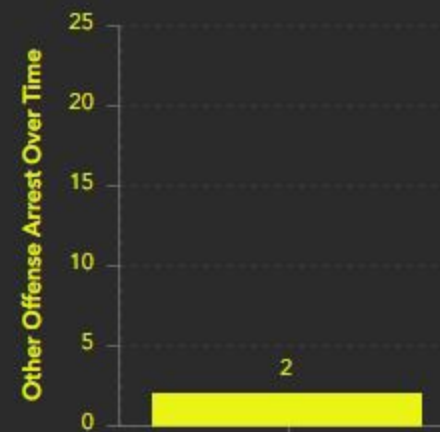

↓ Last update: 9 seconds ago

Drugs/Cannabis Sales