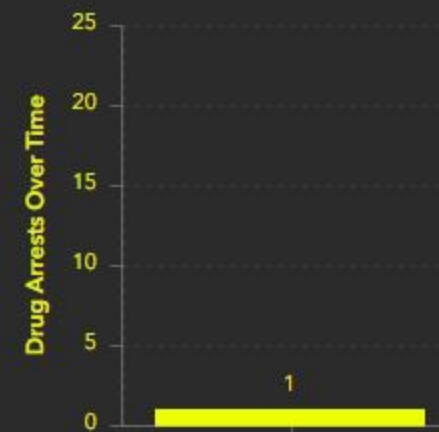

↓ Last update: 9 seconds ago

Food Sale