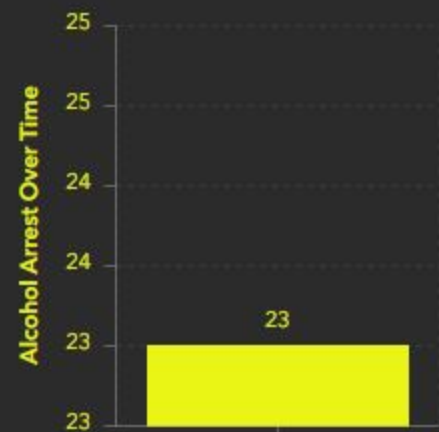

2

↓ Last update: 9 seconds ago

SFFD Inspections

13

↓ Last update: 9 seconds ago

SFPD/Other LE Arrests by Category

Alcohol Arrest

↓ Last update: 9 seconds ago

Arrests Other offenses

↓ Last update: 9 seconds ago

Drugs/Cannabis Sales

↓ Last update: 9 seconds ago

Food Sale

↓ Last update: 9 seconds ago

Merchandise Sales

↓ Last update: 9 seconds ago