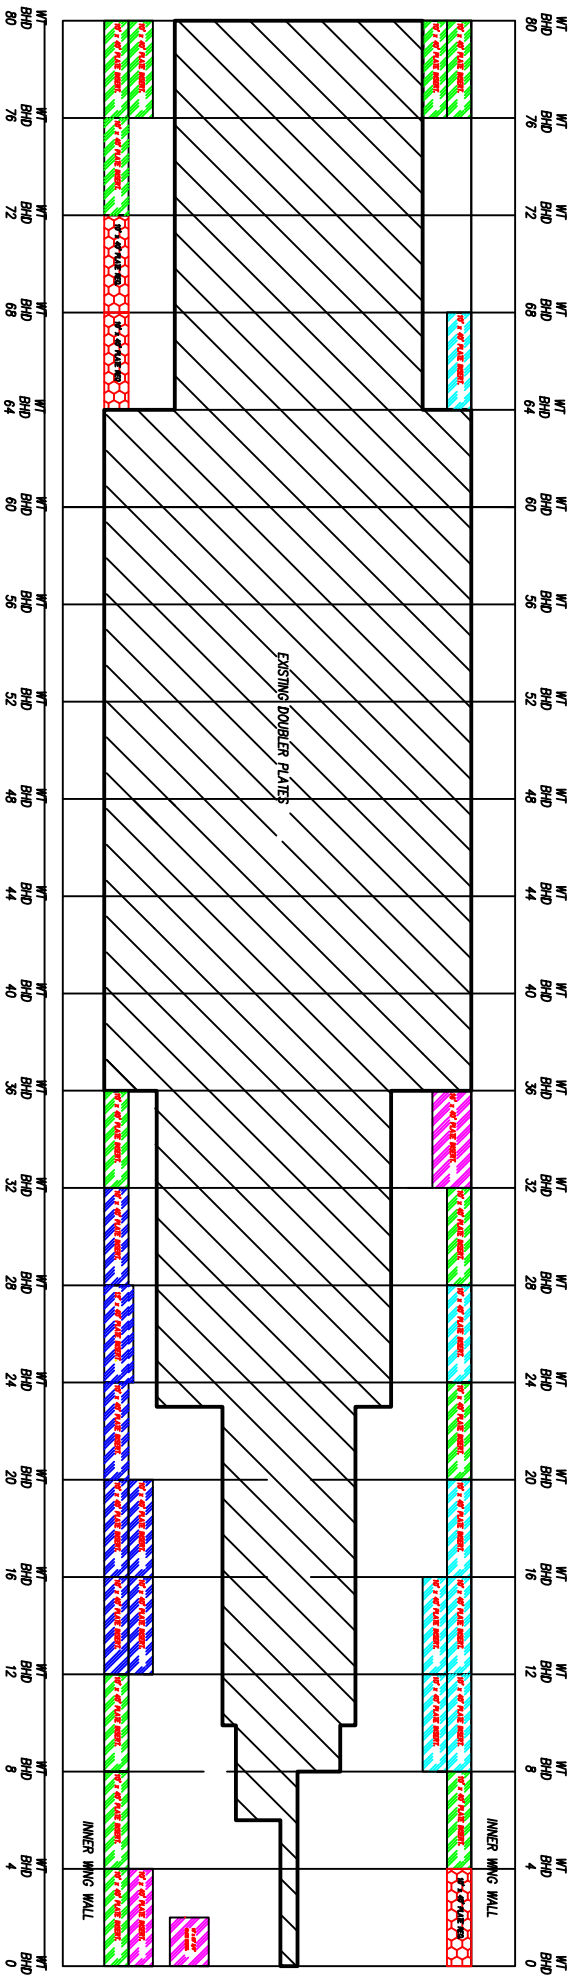

EAST SIDE

Needs Repaired
 Repaired 2016
 Repaired 2015
 Repaired 2014

BAE SYSTEMS - SAN FRANCISCO SHIP REPAIR

Title: DRYDOCK 2 2012 PONTOON DECK REPAIRS